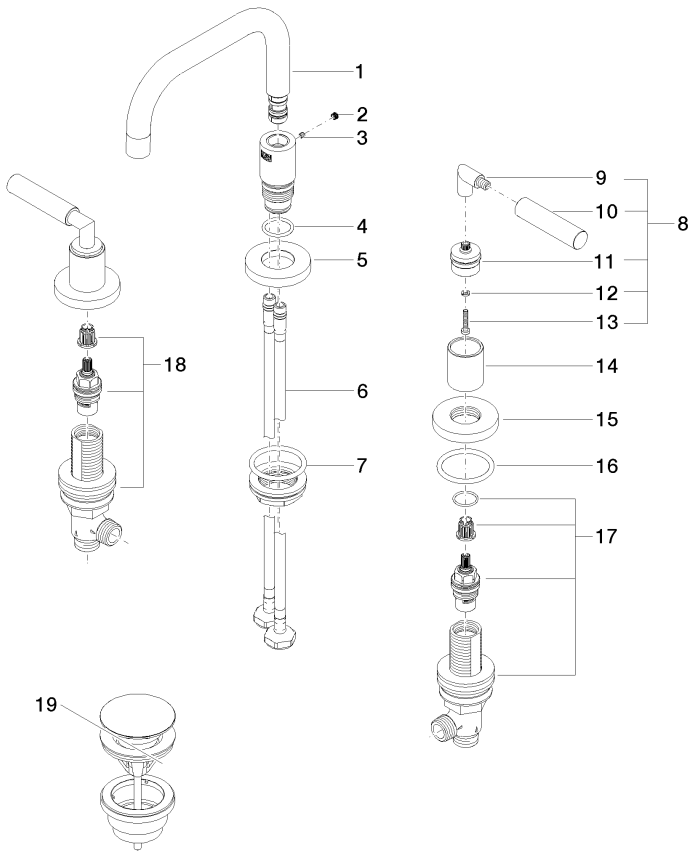

Washbasin - TARA

TARA Three-hole basin mixer with pop-up waste - Brushed Chrome

Article number: 20 705 882-93

## Washbasin - TARA

TARA Three-hole basin mixer with pop-up waste - Brushed Chrome

Article number: 20 705 882-93

### Spare parts list

Position	Quantity used	Item Number	Spare part	Delivery time (Working days)
1	1	90 28 22 370 00-93	spout	20
2	1	90 31 20 109 00 90	plug	2
3	1	09 31 11 099 90	pin	2
4	1	09 14 10 015 90	seal	2
5	1	09 28 10 140-93	ring	60
6	2	04 30 04 019 00 90	hose	2
7	1	04 23 10 009 02 90	fixing set	2
8	2	04 20 88 052 10-93	handle	60
9	2	04 18 20 022 00-93	angle	-
Spare part can no longer be ordered, please order the replacement item				
10	2	09 20 88 052-93	handle	20
11	2	90 12 12 219 00-93	base	20
12	2	90 30 11 029 00 90	disc	2
13	2	90 30 30 075 00 90	screw	2
14	2	09 21 02 140-93	sleeve	20
15	2	09 27 89 105-93	rosette	20
16	2	90 14 10 043 00 90	seal	2
17	1	90 17 11 040 50 90	side panel	2
18	1	90 17 11 040 51 90	side panel	2
19	1	10 125 970-93	Basin Waste with push fastening 1 1/4" - Brushed Chrome	20