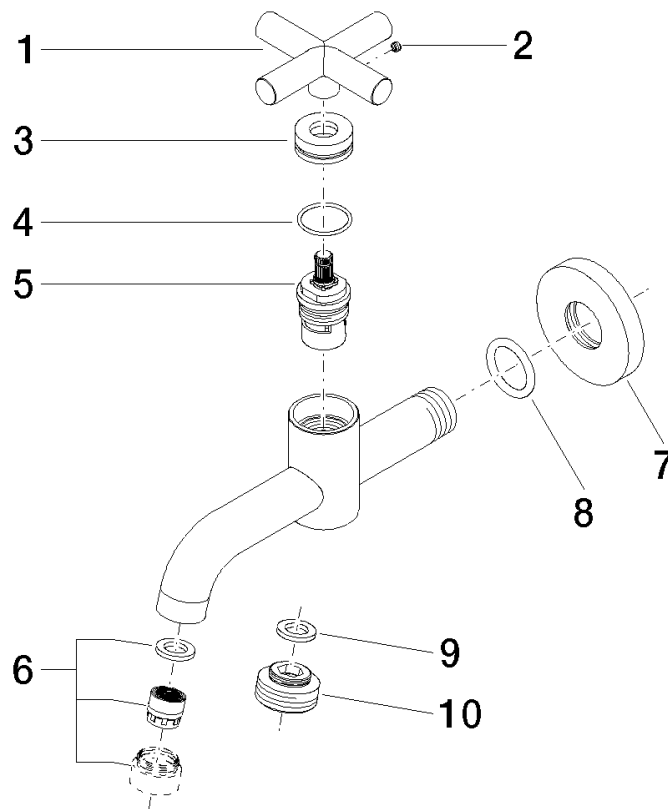

Washbasin - TARA

TARA Wall-mounted valve cold water without pop-up waste - Brushed Durabronz (23kt Gold)

Article number: 30 010 892-28

## Washbasin - TARA

TARA Wall-mounted valve cold water without pop-up waste - Brushed Durabrass (23kt Gold)

Article number: 30 010 892-28

### Spare parts list

Position	Quantity used	Item Number	Spare part	Delivery time (Working days)
1	1	09 20 89 011-28	handle	20
2	1	09 31 11 055 90	pin	2
3	1	09 21 02 089-28	sleeve	20
4	1	09 14 10 085 90	seal	2
5	1	90 90 03 135 00 90	top	2
6	1	90 23 01 068 02-28	aerator	20
7	1	09 27 22 003-28	rosette	20
8	1	90 14 10 026 00 90	seal	2
9	1	90 14 05 020 00 90	seal	2
10	1	09 24 03 012-28	nipple	20