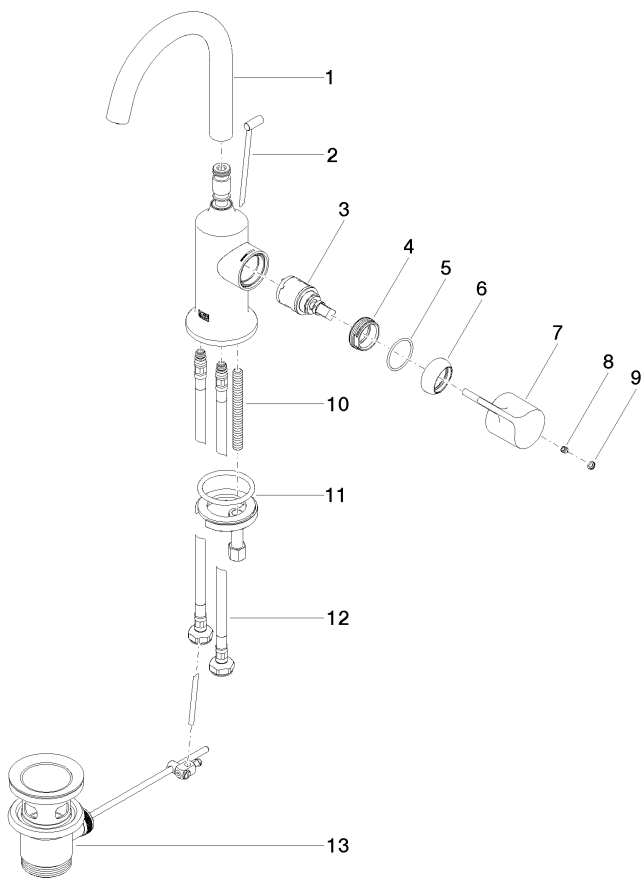

Washbasin - VAIA

VAIA Single-lever basin mixer with pop-up waste - Brushed Durabronz (23kt Gold)

Article number: 33 510 809-28

Washbasin - VAIA

VAIA Single-lever basin mixer with pop-up waste - Brushed Durabrass (23kt Gold)

Article number: 33 510 809-28

Spare parts list

Position	Quantity used	Item Number	Spare part	Delivery time (Working days)
1	1	90 28 22 312 00-28	spout	20
2	1	04 20 89 035 80-28	pull-rod	20
3	1	90 15 05 042 00 90	cartridge	2
4	1	09 24 04 266 90	nut	2
5	1	09 14 10 091 90	seal	2
6	1	09 28 30 021-28	cover	20
7	1	09 20 80 020-28	handle	20
8	1	90 31 11 030 00 90	pin	2
9	1	90 31 20 087 00-28	plug	20
10	1	09 31 11 011 90	pin	2
11	1	04 30 11 038 00 90	fixing set	2
12	2	04 30 04 100 00 90	hose	2
13	1	90 11 01 001 00-28	pop-up waste	20