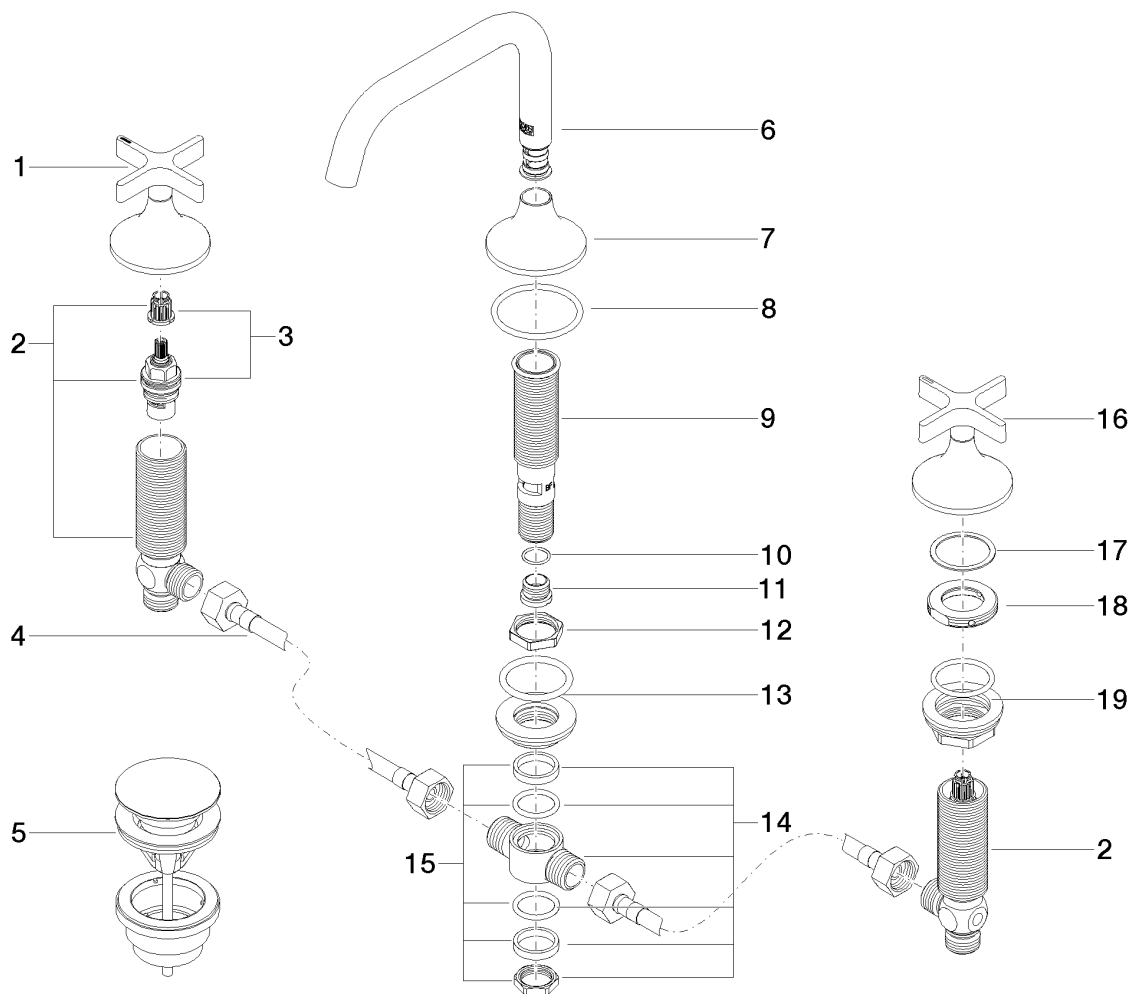

Washbasin - VAIA

VAIA Three-hole basin mixer with pop-up waste - Brushed Dark Platinum

Article number: 20 705 809-99

Washbasin - VAIA

VAIA Three-hole basin mixer with pop-up waste - Brushed Dark Platinum

Article number: 20 705 809-99

Spare parts list

Position	Quantity used	Item Number	Spare part	Delivery time (Working days)
1	1	90 20 80 011 00-99	handle (hot)	45
2	2	04 17 11 055 51 90	side panel	2
3	2	90 90 03 151 00 90	top	2
4	2	04 30 04 096 00 90	hose	2
5	1	10 125 970-99	Basin Waste with push fastening 1 1/4" - Brushed Dark Platinum	45
6	1	90 28 22 368 00-99	spout	45
7	1	09 27 80 011-99	rosette	45
8	1	09 14 10 084 90	seal	2
9	1	90 30 01 033 00 90	base	2
10	1	09 14 10 017 90	seal	2
11	1	09 24 04 021 10 90	nipple	2
12	1	09 23 10 127 90	nut	2
13	1	04 23 10 004 04 90	fixing set	2
14	1	90 17 11 020 10 90	distributor	2
15	1	90 23 10 012 00 90	gasket kit	2
16	1	90 20 80 010 00-99	handle (cold)	45
17	2	09 28 10 003 90	ring	2
18	2	09 24 01 028 90	ring	2
19	2	04 23 10 032 78 90	fixing set	2