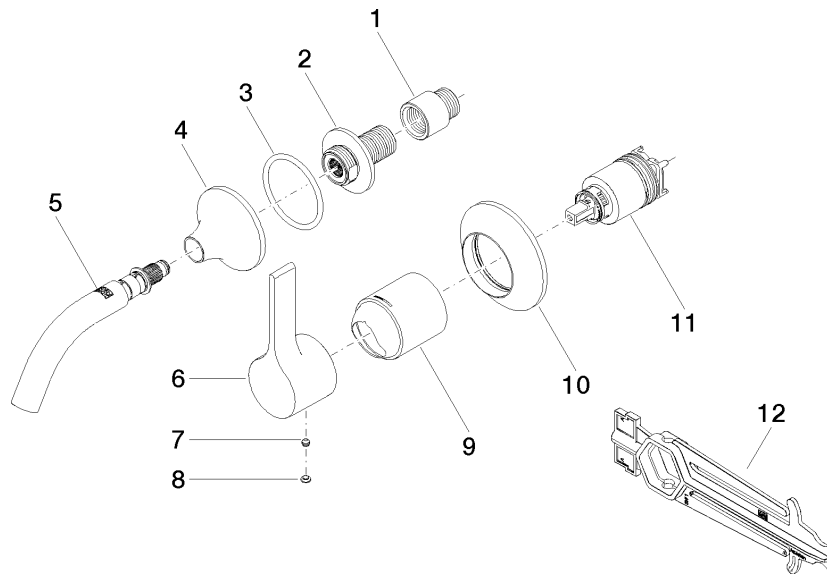

VAIA Wall-mounted single-lever basin mixer without pop-up waste - Brushed Durabronz (23kt Gold)

VAIA

36 867 809

- 125mm projection
- fixed spout
- circular, air-enriched flow
- hole diameter spout 35 mm
- hole diameter single-lever mixer 57 mm
- rosette for single-lever mixer Ø 78mm
- rosette for spout Ø 60mm
- max. flow 5.7 l/min
- lead-free
- This product can help a building to meet requirements of Green Building Rating Systems, e.g. LEED®, BREEAM®, DGNB

36 867 809
mm [inches]

Flow rate chart

Certificates

WRAS_2107018. LGA_38419.

36 867 809

Spare parts list

No.	Item Number	Name	Quantity used	Delivery time
1	09 24 03 072 10 90	nipple	1	2
2	09 24 03 269 90	nipple	1	2
3	09 14 10 084 90	seal	1	2
4	09 27 80 011-28	rosette	1	20
5	90 28 22 365 00-28	spout	1	20
6	09 20 80 021-28	handle	1	20
7	90 31 11 063 00 90	pin	1	2
8	90 31 20 087 00-28	plug	1	20
9	09 11 02 288-28	cover	1	20
10	90 27 80 012 00-28	rosette	1	20
11	90 15 05 064 01 90	cartridge	1	2
12	90 30 09 064 00 90	key	1	2