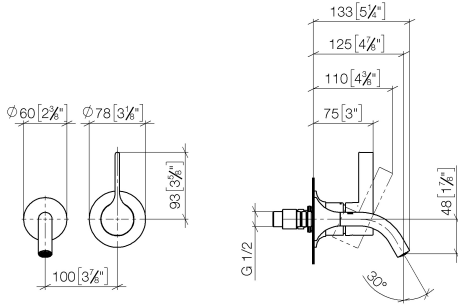

VAIA Wall-mounted single-lever basin mixer without pop-up waste - Brushed Durabronz (23kt Gold)

VAIA

36 867 809

- 125mm projection
- fixed spout
- circular, air-enriched flow
- hole diameter spout 35 mm
- hole diameter single-lever mixer 57 mm
- rosette for single-lever mixer Ø 78mm
- rosette for spout Ø 60mm
- max. flow 5.7 l/min
- lead-free
- This product can help a building to meet requirements of Green Building Rating Systems, e.g. LEED®, BREEAM®, DGNB

Required miscellaneous

Drybox Wall-mounted single-lever basin mixer Mixer on right/left/or above - 39 807 970 90

Required miscellaneous

Concealed wall-mounted single-lever mixer - 35 860 970 90

- max. recess depth 95 mm
- min. recess depth 75 mm

36 867 809
mm [inches]

Flow rate chart

Certificates

WRAS_2107018. LGA_38419.

36 867 809

Spare parts list

No.	Item Number	Name	Quantity used	Delivery time
1	09 24 03 072 10 90	nipple	1	2
2	09 24 03 269 90	nipple	1	2
3	09 14 10 084 90	seal	1	2
4	09 27 80 011-28	rosette	1	20
5	90 28 22 365 00-28	spout	1	20
6	09 20 80 021-28	handle	1	20
7	90 31 11 063 00 90	pin	1	2
8	90 31 20 087 00-28	plug	1	20
9	09 11 02 288-28	cover	1	20
10	90 27 80 012 00-28	rosette	1	20
11	90 15 05 064 01 90	cartridge	1	2
12	90 30 09 064 00 90	key	1	2