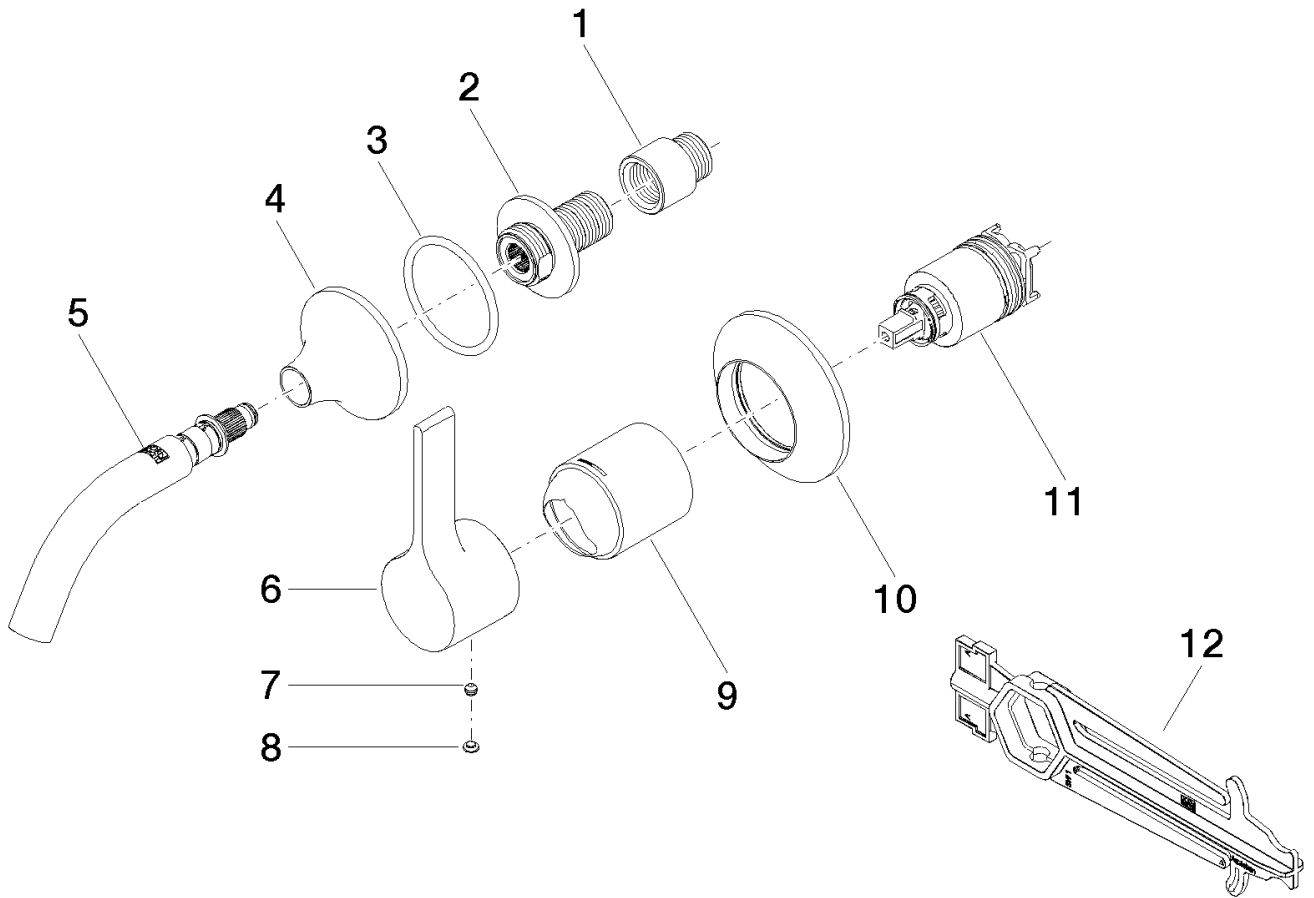

Washbasin - VAIA

VAIA Wall-mounted single-lever basin mixer without pop-up waste - Brushed Durabronz (23kt)

Article number: 36 867 809-28

## Washbasin - VAIA

VAIA Wall-mounted single-lever basin mixer without pop-up waste - Brushed Durabrass (23kt

Article number: 36 867 809-28

### Spare parts list

Position	Quantity used	Item Number	Spare part	Delivery time (Working days)
1	1	09 24 03 072 10 90	nipple	2
2	1	09 24 03 269 90	nipple	2
3	1	09 14 10 084 90	seal	2
4	1	09 27 80 011-28	rosette	20
5	1	90 28 22 365 00-28	spout	20
6	1	09 20 80 021-28	handle	20
7	1	90 31 11 063 00 90	pin	2
8	1	90 31 20 087 00-28	plug	20
9	1	09 11 02 288-28	cover	20
10	1	90 27 80 012 00-28	rosette	20
11	1	90 15 05 064 01 90	cartridge	2
12	1	90 30 09 064 00 90	key	2