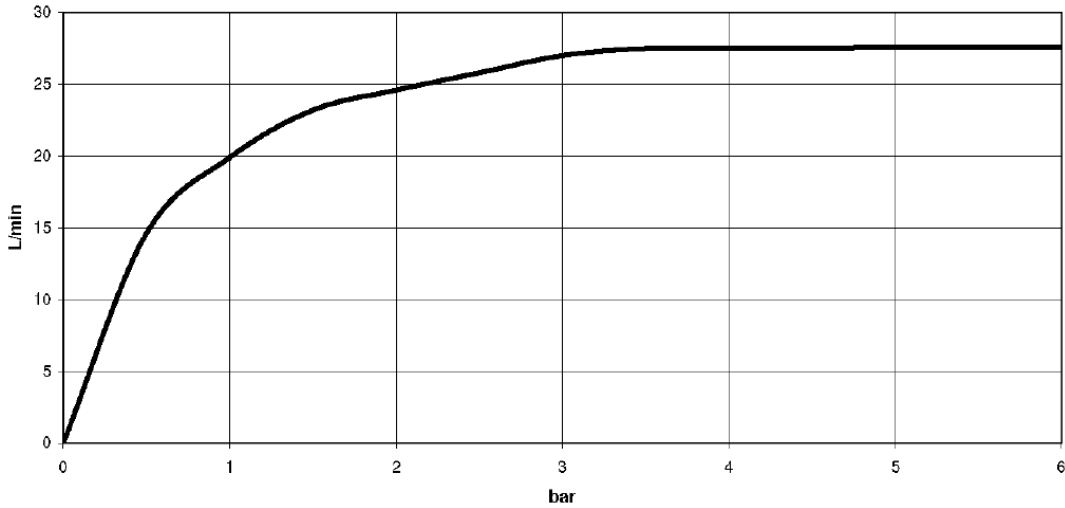

Bath - MEM

Bath cascade spout for wall mounting - Champagne (22kt Gold)

Article number: 13 430 740-47

Flow rate chart

Trajectory diagram