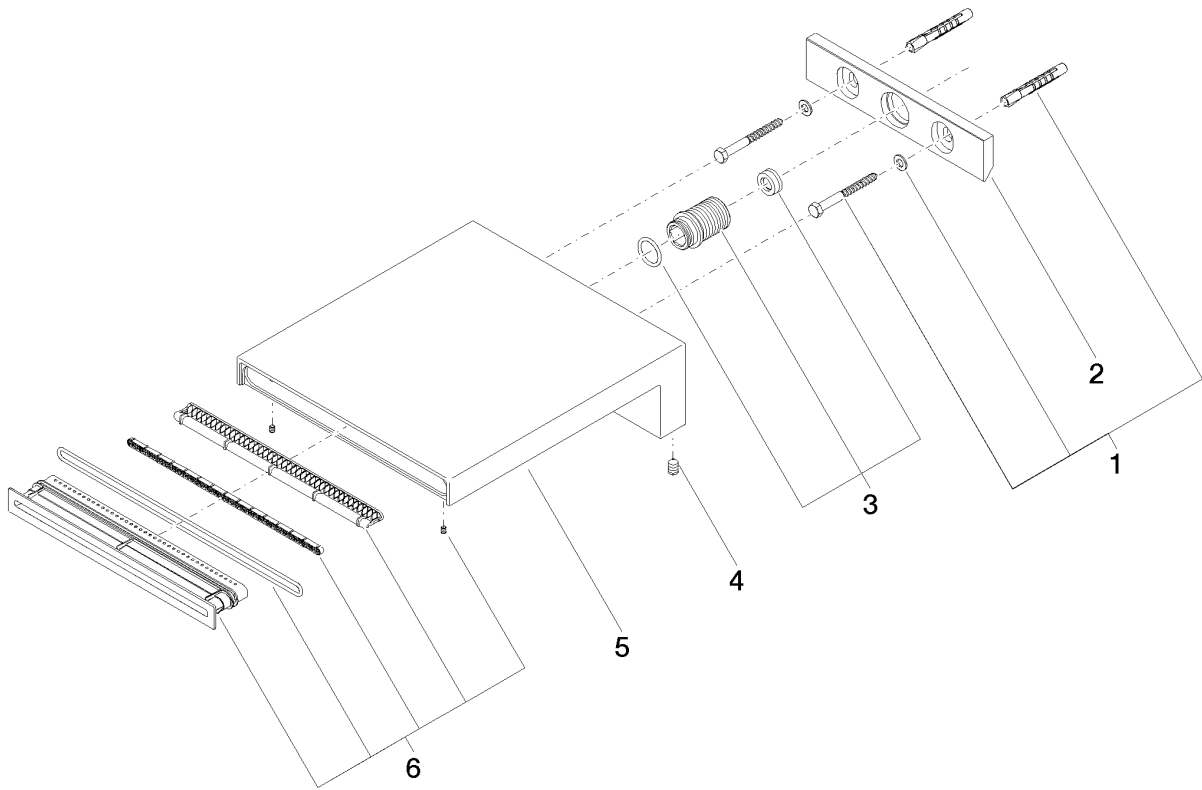

Bath - MEM

Bath cascade spout for wall mounting - Champagne (22kt Gold)

Article number: 13 430 740-47

Bath - MEM

Bath cascade spout for wall mounting - Champagne (22kt Gold)

Article number: 13 430 740-47

Spare parts list

Position	Quantity used	Item Number	Spare part	Delivery time (Working days)
1	1	04 30 31 014 00 90	fixing set	2
2	1	09 17 97 056 90	holder	2
3	1	90 24 05 008 00 90	nipple set	2
4	2	09 31 11 144 90	pin	2
5	1	09 11 74 042-47	spout	30
6	1	90 29 03 059 00 90	insert	2