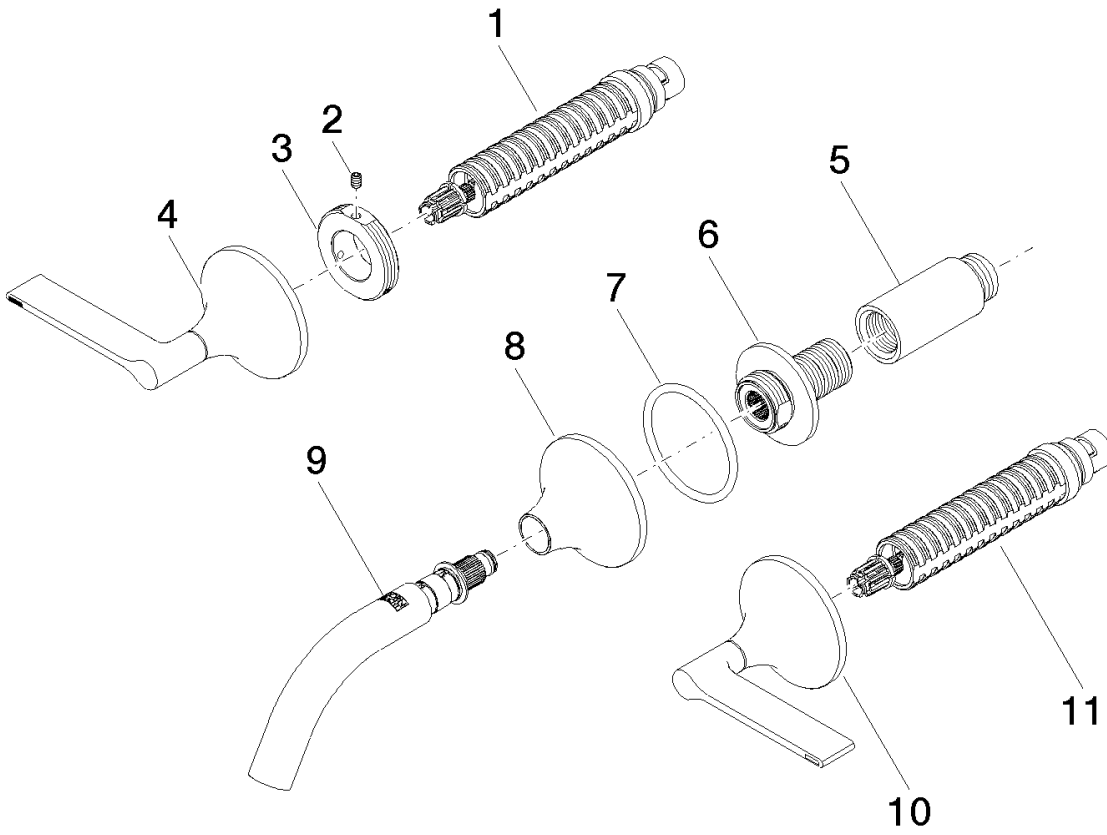

Washbasin - VAIA

VAIA Wall-mounted basin mixer without pop-up waste - Dark Chrome

Article number: 36 702 819-19

Washbasin - VAIA

VAIA Wall-mounted basin mixer without pop-up waste - Dark Chrome

Article number: 36 702 819-19

Spare parts list

Position	Quantity used	Item Number	Spare part	Delivery time (Working days)
1	1	90 90 03 157 00 90	top	2
2	2	09 31 11 008 90	pin	2
3	2	09 21 02 163 90	disc	2
4	1	90 20 80 013 00-19	handle (hot)	45
5	1	09 24 03 081 10 90	extension	2
6	1	09 24 03 269 90	nipple	2
7	1	09 14 10 084 90	seal	2
8	1	09 27 80 011-19	rosette	60
9	1	90 28 22 365 00-19	spout	45
10	1	90 20 80 012 00-19	handle (cold)	45
11	1	90 90 03 156 00 90	top	2