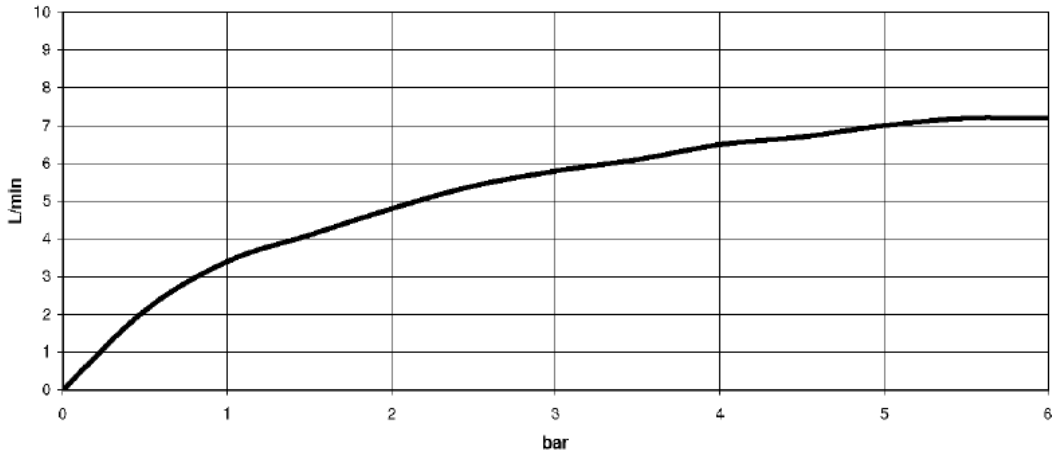

Bidet - IMO

Single-lever bidet mixer with pop-up waste - Platinum

Article number: 33 600 670-08

Flow rate chart

Trajectory diagram