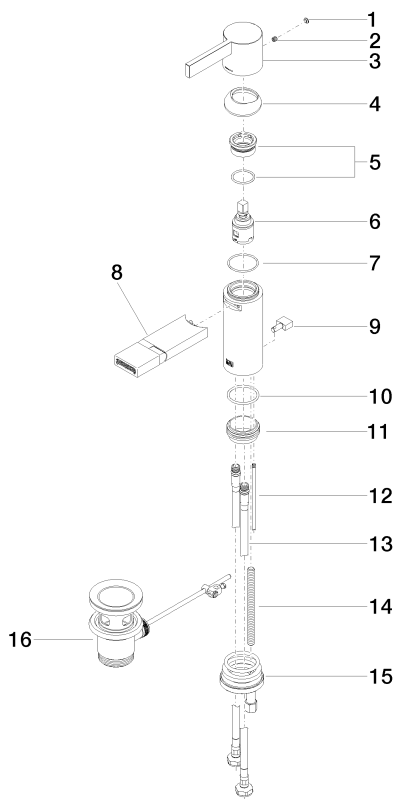

Bidet - IMO

Single-lever bidet mixer with pop-up waste - Platinum

Article number: 33 600 670-08

## Bidet - IMO

Single-lever bidet mixer with pop-up waste - Platinum

Article number: 33 600 670-08

### Spare parts list

Position	Quantity used	Item Number	Spare part	Delivery time (Working days)
1	1	90 31 20 087 00-08	plug	40
2	1	90 31 11 030 00 90	pin	2
3	1	09 20 67 003-08	handle	40
4	1	09 28 30 019-08	cover	40
5	1	90 23 10 066 00 90	nut	2
6	1	90 15 05 042 00 90	cartridge	2
7	1	09 14 10 102 90	seal	2
8	1	90 28 22 246 00-08	spout	40
9	1	09 20 67 002-08	handle	40
10	1	09 14 10 119 90	seal	2
11	1	09 28 10 109-07	ring	30
12	1	09 31 09 080-08	pull-rod	40
13	2	04 30 04 104 00 90	hose	2
14	1	09 31 11 012 90	pin	2
15	1	04 30 11 085 88 90	fixing set	2
16	1	90 11 01 001 00-08	pop-up waste	40