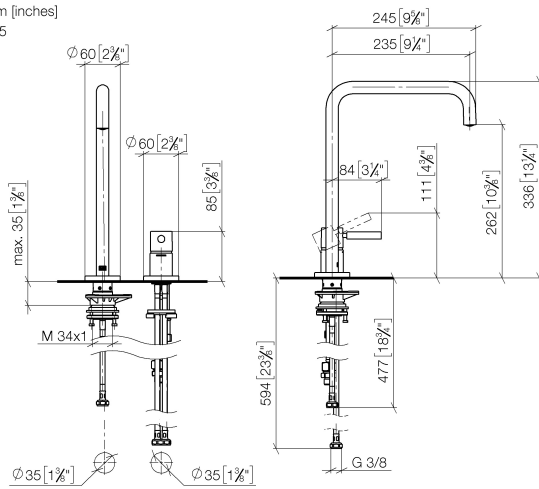

META SQUARE Two-hole mixer with individual rosettes - Brushed Durabross (23kt Gold)

META SQUARE

32 815 861

- 235mm projection
- pivotable spout 360°
- Swivel option available with swivel limit set 12 820 970
- air-enriched flow
- max. flow 8 l/min at 3 bar flow pressure
- This product can help a building to meet requirements of Green Building Rating Systems, e.g. LEED®, BREEAM®, DGNB
- lead-free

Operating unit can be positioned freely.

	Brushed Durabross (23kt Gold)	32 815 861-28
	Chrome	32 815 861-00
	Brushed Platinum	32 815 861-06
	Platinum	32 815 861-08
	Durabross (23kt Gold)	32 815 861-09
	Dark Chrome	32 815 861-19
	Matte Black	32 815 861-33
	Brushed Champagne (22kt Gold)	32 815 861-46
	Champagne (22kt Gold)	32 815 861-47
	Brushed Chrome	32 815 861-93
	Brushed Dark Platinum	32 815 861-99

32 815 861
mm [inches]
1:5

Flow rate chart

Certificates

LGA_38639.

32 815 861

**META SQUARE Two-hole mixer with individual rosettes - Brushed Durabrass
(23kt Gold)**

META SQUARE

32 815 861

Spare parts list

No.	Item Number	Name	Quantity used	Delivery time
1	90 28 22 287 00-28	spout	1	-
Spare part can no longer be ordered, please order the replacement item				
2	12 820 970 90	Swivel limitation set -	1	2
3	90 30 01 299 00 90	shaft	1	-
Spare part can no longer be ordered, please order the replacement item				
4	04 23 10 044 08 90	fixing set	1	2
5	04 30 04 100 00 90	hose	1	2
6	90 20 66 003 00-28	handle	1	-
Spare part can no longer be ordered, please order the replacement item				
7	09 28 30 026-28	cover	1	20
8	09 14 10 091 90	seal	1	2
9	09 24 04 266 90	nut	1	2
10	90 15 05 042 00 90	cartridge	1	2
11	09 14 10 110 90	seal	1	2
12	09 27 97 040-28	rosette	1	20
13	09 31 11 011 90	pin	1	2
14	04 30 11 085 97 90	fixing set	1	2
15	04 30 04 104 00 90	hose	1	2
16	04 30 04 105 00 90	hose	2	2
17	90 24 03 250 00 90	nipple	1	-
Spare part can no longer be ordered, please order the replacement item				