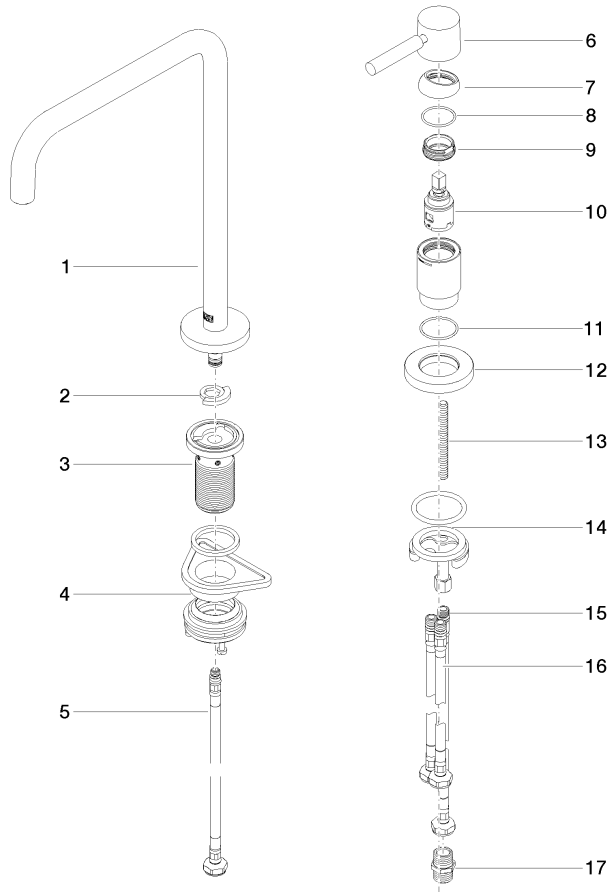

META SQUARE Two-hole mixer with individual rosettes - Brushed Durabross (23kt Gold)

META SQUARE

32 815 861

- 235mm projection
- pivotable spout 360°
- Swivel option available with swivel limit set 12 820 970
- air-enriched flow
- max. flow 8 l/min at 3 bar flow pressure
- This product can help a building to meet requirements of Green Building Rating Systems, e.g. LEED®, BREEAM®, DGNB
- lead-free

Operating unit can be positioned freely.

	Brushed Durabross (23kt Gold)	32 815 861-28
	Chrome	32 815 861-00
	Brushed Platinum	32 815 861-06
	Platinum	32 815 861-08
	Durabross (23kt Gold)	32 815 861-09
	Dark Chrome	32 815 861-19
	Matte Black	32 815 861-33
	Brushed Champagne (22kt Gold)	32 815 861-46
	Champagne (22kt Gold)	32 815 861-47
	Brushed Chrome	32 815 861-93
	Brushed Dark Platinum	32 815 861-99

32 815 861
mm [inches]
1:5

Flow rate chart

Certificates

LGA_38639.

32 815 861

**META SQUARE Two-hole mixer with individual rosettes - Brushed Durabrass
(23kt Gold)**

META SQUARE

32 815 861

Spare parts list

No.	Item Number	Name	Quantity used	Delivery time
1	90 28 22 287 00-28	spout	1	-
Spare part can no longer be ordered, please order the replacement item				
2	12 820 970 90	Swivel limitation set -	1	2
3	90 30 01 299 00 90	shaft	1	-
Spare part can no longer be ordered, please order the replacement item				
4	04 23 10 044 08 90	fixing set	1	2
5	04 30 04 100 00 90	hose	1	2
6	90 20 66 003 00-28	handle	1	-
Spare part can no longer be ordered, please order the replacement item				
7	09 28 30 026-28	cover	1	20
8	09 14 10 091 90	seal	1	2
9	09 24 04 266 90	nut	1	2
10	90 15 05 042 00 90	cartridge	1	2
11	09 14 10 110 90	seal	1	2
12	09 27 97 040-28	rosette	1	20
13	09 31 11 011 90	pin	1	2
14	04 30 11 085 97 90	fixing set	1	2
15	04 30 04 104 00 90	hose	1	2
16	04 30 04 105 00 90	hose	2	2
17	90 24 03 250 00 90	nipple	1	-
Spare part can no longer be ordered, please order the replacement item				