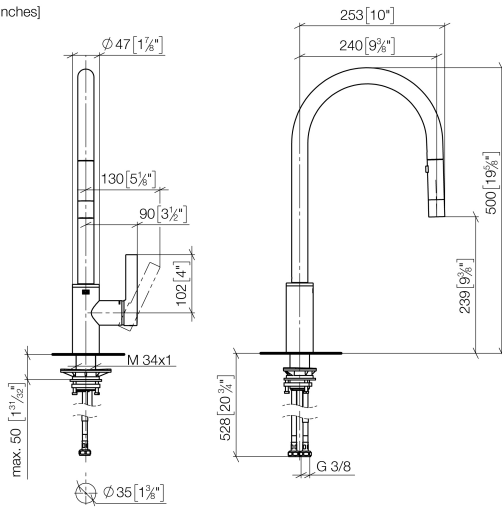

**TARA ULTRA Single-lever mixer Pull-down with spray function - Brushed Platinum**

TARA ULTRA

33 870 875

- 240mm projection
- pivotable spout 360°
- Swivel option available with swivel limit set 12 823 970
- laminar and spray flow
- height of mixer 500 mm
- height up to laminar flow regulator 240 mm
- hole diameter 35 mm
- 1800 mm metal shower hose
- sprayface with anti-scaling system
- max. flow 10.4 l/min at 3 bar flow pressure
- lead-free
- This product can help a building to meet requirements of Green Building Rating Systems, e.g. LEED®, BREEAM®, DGNB

**Recommended miscellaneous**

**Swivel limitation set -**

12 823 970 90

**Recommended miscellaneous**

**Strainer waste with control handle - Brushed Platinum**

10 712 970-06

**Recommended miscellaneous**

**Dispenser without rosette - Brushed Platinum**

82 424 970-06

33 870 875  
mm [inches]

**Flow rate chart**

**Certificates**

Belgaqua\_21-027- LGA\_28657. GDV\_0400314.  
27\_3.

33 870 875

**Spare parts list**

No.	Item Number	Name	Quantity used	Delivery time
1	90 12 11 148 00-06	shower	1	10
2	04 30 02 120 00-85	hose	1	30
3	90 28 22 304 00-06	spout	1	10
4	09 28 10 160 90	ring	2	2
5	09 18 40 186 90	sleeve	1	2
6	09 30 11 203 90	ring	1	2
7	90 15 05 064 05 90	cartridge	1	2
8	09 14 10 190 90	seal	1	2
9	09 28 30 030-06	cover	1	10
10	09 20 87 020-06	handle	1	10
11	90 31 11 063 00 90	pin	1	2
12	90 31 20 087 00-06	plug	1	10
13	09 14 10 036 90	seal	1	2
14	04 30 04 101 00 90	hose	2	2
15	04 28 20 067 00 90	pipe	1	2
16	04 30 11 040 00 90	fixing set	1	2
17	09 20 93 056 90	insert	1	2
18	90 24 03 253 00 90	adaptor	1	2
19	09 30 03 038 90	hose	1	2
20	04 21 50 010 00 90	accessories	1	2
21	90 30 09 031 00 90	key	1	2