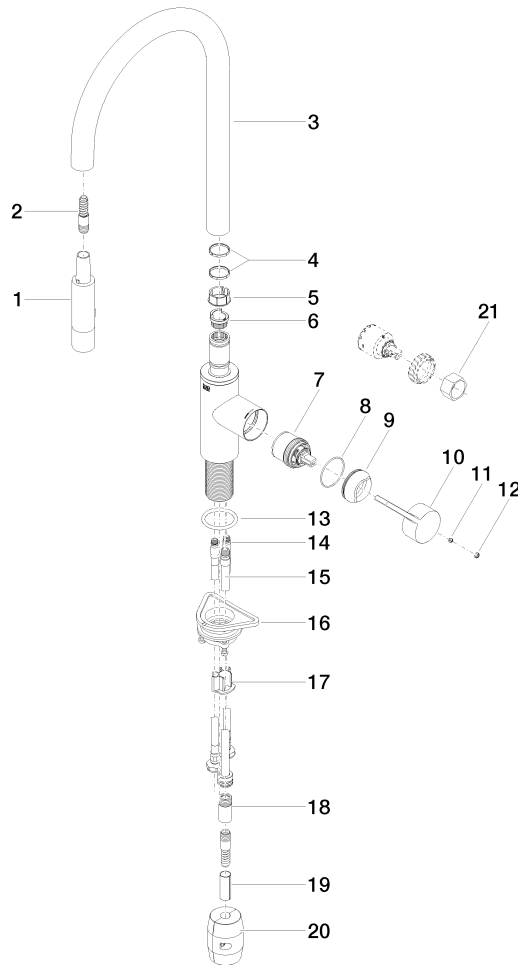

**TARA ULTRA Single-lever mixer Pull-down with spray function - Brushed Platinum**

TARA ULTRA

33 870 875

- 240mm projection
- pivotable spout 360°
- Swivel option available with swivel limit set 12 823 970
- laminar and spray flow
- height of mixer 500 mm
- height up to laminar flow regulator 240 mm
- hole diameter 35 mm
- 1800 mm metal shower hose
- sprayface with anti-scaling system
- max. flow 10.4 l/min at 3 bar flow pressure
- lead-free
- This product can help a building to meet requirements of Green Building Rating Systems, e.g. LEED®, BREEAM®, DGNB

**Recommended miscellaneous**

**Swivel limitation set -**

12 823 970 90

**Recommended miscellaneous**

**Strainer waste with control handle - Brushed Platinum**

10 712 970-06

**Recommended miscellaneous**

**Dispenser without rosette - Brushed Platinum**

82 424 970-06

33 870 875  
mm [inches]

**Flow rate chart**

**Certificates**

Belgaqua\_21-027- LGA\_28657. GDV\_0400314.  
27\_3.

33 870 875

**Spare parts list**

No.	Item Number	Name	Quantity used	Delivery time
1	90 12 11 148 00-06	shower	1	10
2	04 30 02 120 00-85	hose	1	30
3	90 28 22 304 00-06	spout	1	10
4	09 28 10 160 90	ring	2	2
5	09 18 40 186 90	sleeve	1	2
6	09 30 11 203 90	ring	1	2
7	90 15 05 064 05 90	cartridge	1	2
8	09 14 10 190 90	seal	1	2
9	09 28 30 030-06	cover	1	10
10	09 20 87 020-06	handle	1	10
11	90 31 11 063 00 90	pin	1	2
12	90 31 20 087 00-06	plug	1	10
13	09 14 10 036 90	seal	1	2
14	04 30 04 101 00 90	hose	2	2
15	04 28 20 067 00 90	pipe	1	2
16	04 30 11 040 00 90	fixing set	1	2
17	09 20 93 056 90	insert	1	2
18	90 24 03 253 00 90	adaptor	1	2
19	09 30 03 038 90	hose	1	2
20	04 21 50 010 00 90	accessories	1	2
21	90 30 09 031 00 90	key	1	2