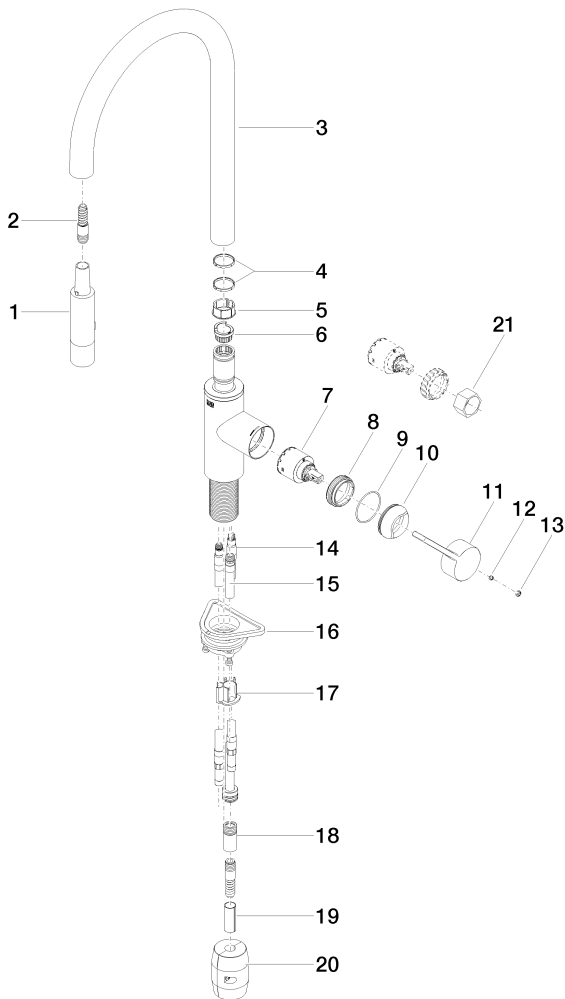

Kitchen - TARA ULTRA

TARA ULTRA Single-lever mixer Pull-down with spray function - Brushed Platinum

Article number: 33 870 875-06

Kitchen - TARA ULTRA

TARA ULTRA Single-lever mixer Pull-down with spray function - Brushed Platinum

Article number: 33 870 875-06

Spare parts list

Position	Quantity used	Item Number	Spare part	Delivery time (Working days)
1	1	90 12 11 148 00-06	shower	10
2	1	04 30 02 120 00-85	hose	30
3	1	90 28 22 304 00-06	spout	10
4	2	09 28 10 160 90	ring	2
5	1	09 18 40 186 90	sleeve	2
6	1	09 30 11 203 90	ring	2
7	1	90 15 05 062 00 90	cartridge	60
8	1	09 23 10 072 90	nut	60
9	1	09 14 10 190 90	seal	2
10	1	09 28 30 030-06	cover	10
11	1	09 20 87 020-06	handle	10
12	1	90 31 11 063 00 90	pin	2
13	1	90 31 20 087 00-06	plug	10
14	2	04 30 04 098 00 90	hose	60
15	1	04 28 20 066 00 90	pipe	2
16	1	04 30 11 040 00 90	fixing set	2
17	1	09 20 93 056 90	insert	2
18	1	90 24 03 253 00 90	adaptor	2
19	1	09 30 03 038 90	hose	2
20	1	04 21 50 010 00 90	accessories	2
21	1	90 30 09 031 00 90	key	2