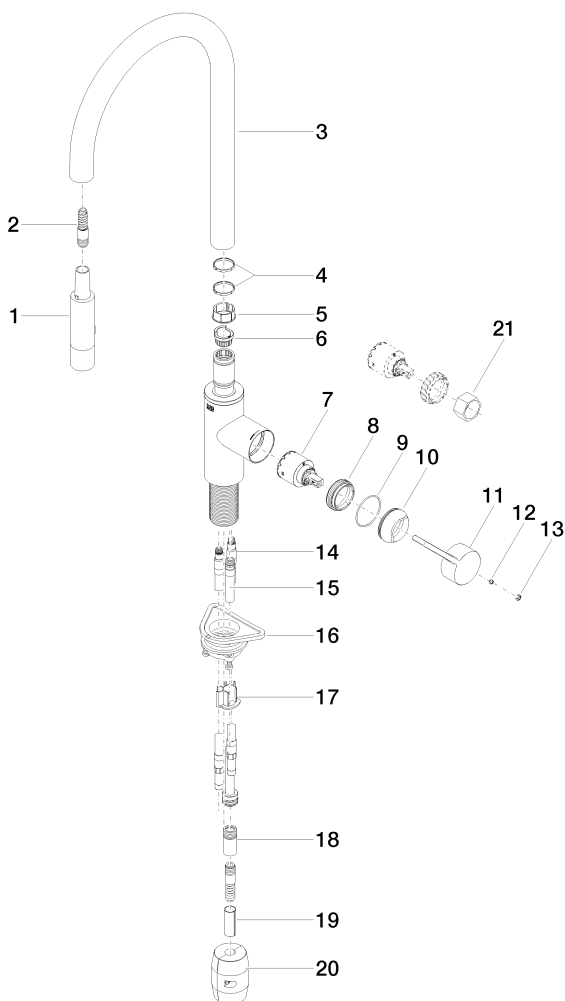

Kitchen - TARA ULTRA

TARA ULTRA Single-lever mixer Pull-down with spray function - Brushed Platinum

Article number: 33 870 875-06

## Kitchen - TARA ULTRA

TARA ULTRA Single-lever mixer Pull-down with spray function - Brushed Platinum

Article number: 33 870 875-06

### Spare parts list

Position	Quantity used	Item Number	Spare part	Delivery time (Working days)
1	1	90 12 11 148 00-06	shower	10
2	1	04 30 02 120 00-85	hose	30
3	1	90 28 22 304 00-06	spout	10
4	2	09 28 10 160 90	ring	2
5	1	09 18 40 186 90	sleeve	2
6	1	09 30 11 203 90	ring	2
7	1	90 15 05 064 00 90	cartridge	2
8	1	09 23 10 072 90	nut	60
9	1	09 14 10 190 90	seal	2
10	1	09 28 30 030-06	cover	10
11	1	09 20 87 020-06	handle	10
12	1	90 31 11 063 00 90	pin	2
13	1	90 31 20 087 00-06	plug	10
14	2	04 30 04 098 00 90	hose	60
15	1	04 28 20 067 00 90	pipe	2
16	1	04 30 11 040 00 90	fixing set	2
17	1	09 20 93 056 90	insert	2
18	1	90 24 03 253 00 90	adaptor	2
19	1	09 30 03 038 90	hose	2
20	1	04 21 50 010 00 90	accessories	2
21	1	90 30 09 031 00 90	key	2