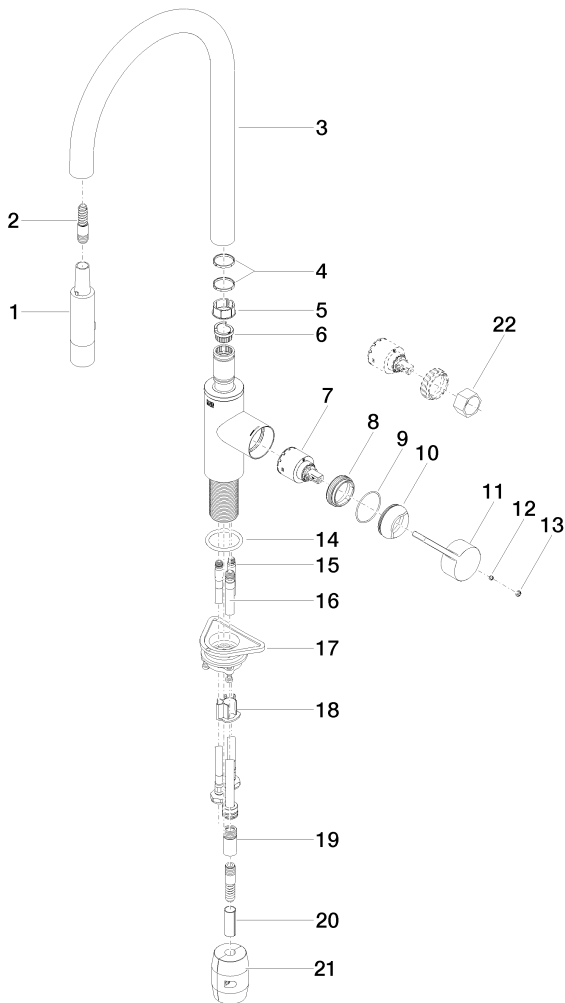

Kitchen - TARA ULTRA

TARA ULTRA Single-lever mixer Pull-down with spray function - Brushed Platinum

Article number: 33 870 875-06

## Kitchen - TARA ULTRA

TARA ULTRA Single-lever mixer Pull-down with spray function - Brushed Platinum

Article number: 33 870 875-06

### Spare parts list

Position	Quantity used	Item Number	Spare part	Delivery time (Working days)
1	1	90 12 11 148 00-06	shower	10
2	1	04 30 02 120 00-85	hose	30
3	1	90 28 22 304 00-06	spout	10
4	2	09 28 10 160 90	ring	2
5	1	09 18 40 186 90	sleeve	2
6	1	09 30 11 203 90	ring	2
7	1	90 15 05 064 00 90	cartridge	2
8	1	09 23 10 072 90	nut	60
9	1	09 14 10 190 90	seal	2
10	1	09 28 30 030-06	cover	10
11	1	09 20 87 020-06	handle	10
12	1	90 31 11 063 00 90	pin	2
13	1	90 31 20 087 00-06	plug	10
14	1	09 14 10 036 90	seal	2
15	2	04 30 04 101 00 90	hose	2
16	1	04 28 20 067 00 90	pipe	2
17	1	04 30 11 040 00 90	fixing set	2
18	1	09 20 93 056 90	insert	2
19	1	90 24 03 253 00 90	adaptor	2
20	1	09 30 03 038 90	hose	2
21	1	04 21 50 010 00 90	accessories	2
22	1	90 30 09 031 00 90	key	2