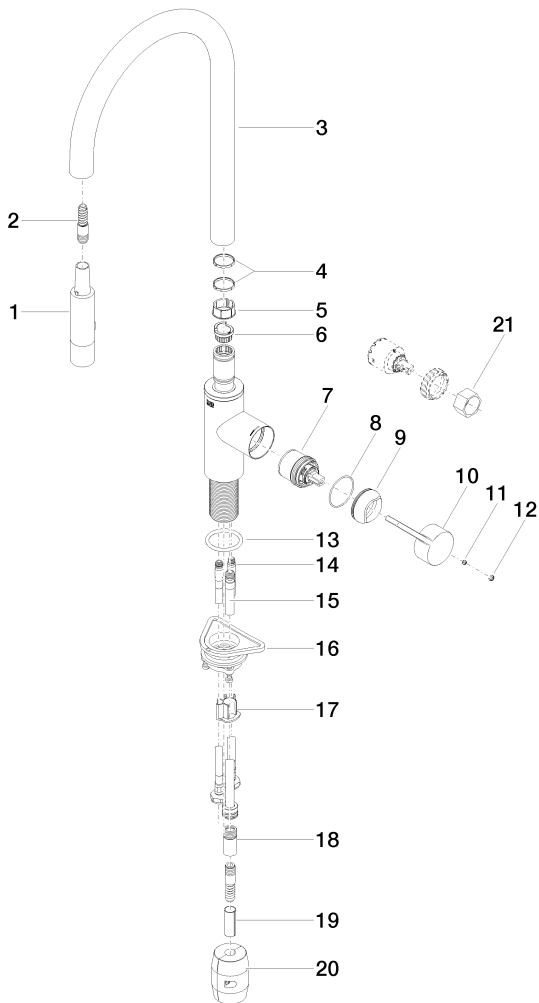

Kitchen - TARA ULTRA

TARA ULTRA Single-lever mixer Pull-down with spray function - Brushed Platinum

Article number: 33 870 875-06

Kitchen - TARA ULTRA

TARA ULTRA Single-lever mixer Pull-down with spray function - Brushed Platinum

Article number: 33 870 875-06

Spare parts list

Position	Quantity used	Item Number	Spare part	Delivery time (Working days)
1	1	90 12 11 148 00-06	shower	10
2	1	04 30 02 120 00-85	hose	30
3	1	90 28 22 304 00-06	spout	10
4	2	09 28 10 160 90	ring	2
5	1	09 18 40 186 90	sleeve	2
6	1	09 30 11 203 90	ring	2
7	1	90 15 05 064 05 90	cartridge	2
8	1	09 14 10 190 90	seal	2
9	1	09 28 30 030-06	cover	10
10	1	09 20 87 020-06	handle	10
11	1	90 31 11 063 00 90	pin	2
12	1	90 31 20 087 00-06	plug	10
13	1	09 14 10 036 90	seal	2
14	2	04 30 04 101 00 90	hose	2
15	1	04 28 20 067 00 90	pipe	2
16	1	04 30 11 040 00 90	fixing set	2
17	1	09 20 93 056 90	insert	2
18	1	90 24 03 253 00 90	adaptor	2
19	1	09 30 03 038 90	hose	2
20	1	04 21 50 010 00 90	accessories	2
21	1	90 30 09 031 00 90	key	2