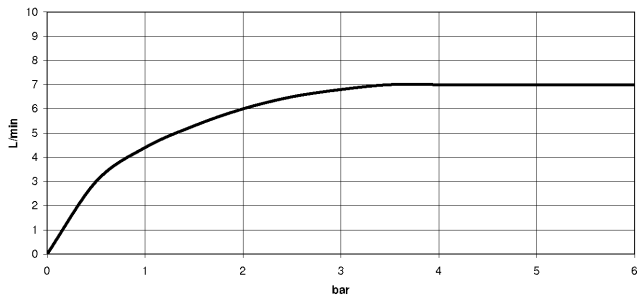

33 826 809

- 241mm projection
- pivotable spout 360°
- air-enriched flow
- max. flow 7 l/min at 3 bar flow pressure
- lead-free
- This product can help a building to meet requirements of Green Building Rating Systems, e.g. LEED®, BREEAM®, DGNB

Recommended miscellaneous

**VAIA Rinsing spray set - Brushed Platinum** 27 718 809-06

Recommended miscellaneous

**VAIA Dispenser with rosette - Brushed Platinum** 82 434 809-06

33 826 809

mm [inches]

Flow rate chart