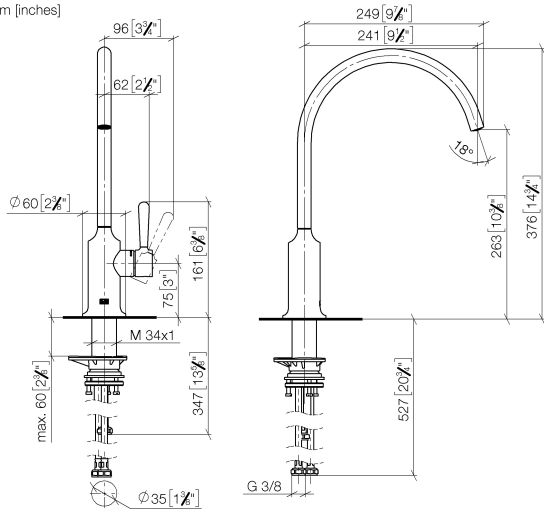

33 826 809

- 241mm projection
- pivotable spout 360°
- air-enriched flow
- max. flow 7 l/min at 3 bar flow pressure
- lead-free
- This product can help a building to meet requirements of Green Building Rating Systems, e.g. LEED®, BREEAM®, DGNB

Recommended miscellaneous

**VAIA Rinsing spray set - Brushed Platinum** 27 718 809-06

Recommended miscellaneous

**VAIA Dispenser with rosette - Brushed Platinum** 82 434 809-06

33 826 809

mm [inches]

Flow rate chart

### Spare parts list

No.	Item Number	Name	Quantity used	Delivery time
1	90 28 22 396 00-06	spout	1	-
Spare part can no longer be ordered, please order the replacement item				
2	90 15 05 042 00 90	cartridge	1	2
3	09 24 04 266 90	nut	1	2
4	09 14 10 091 90	seal	1	2
5	90 28 30 052 00-06	cover	1	10
6	90 20 80 050 00-06	handle	1	-
Spare part can no longer be ordered, please order the replacement item				
7	04 23 10 044 08 90	fixing set	1	2
8	04 30 04 100 00 90	hose	1	2
9	04 30 04 101 00 90	hose	2	2