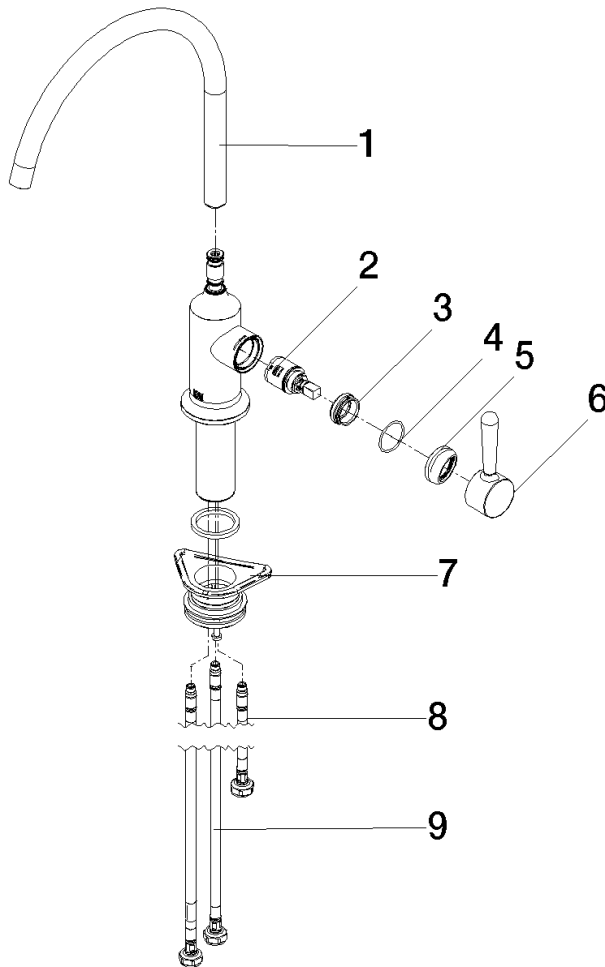

33 826 809

- 241mm projection
- pivotable spout 360°
- air-enriched flow
- max. flow 7 l/min at 3 bar flow pressure
- lead-free
- This product can help a building to meet requirements of Green Building Rating Systems, e.g. LEED®, BREEAM®, DGNB

Recommended miscellaneous

**VAIA Rinsing spray set - Brushed Platinum** 27 718 809-06

Recommended miscellaneous

**VAIA Dispenser with rosette - Brushed Platinum** 82 434 809-06

33 826 809

mm [inches]

Flow rate chart

### Spare parts list

No.	Item Number	Name	Quantity used	Delivery time
1	90 28 22 396 00-06	spout	1	-
Spare part can no longer be ordered, please order the replacement item				
2	90 15 05 042 00 90	cartridge	1	2
3	09 24 04 266 90	nut	1	2
4	09 14 10 091 90	seal	1	2
5	90 28 30 052 00-06	cover	1	10
6	90 20 80 050 00-06	handle	1	-
Spare part can no longer be ordered, please order the replacement item				
7	04 23 10 044 08 90	fixing set	1	2
8	04 30 04 100 00 90	hose	1	2
9	04 30 04 101 00 90	hose	2	2