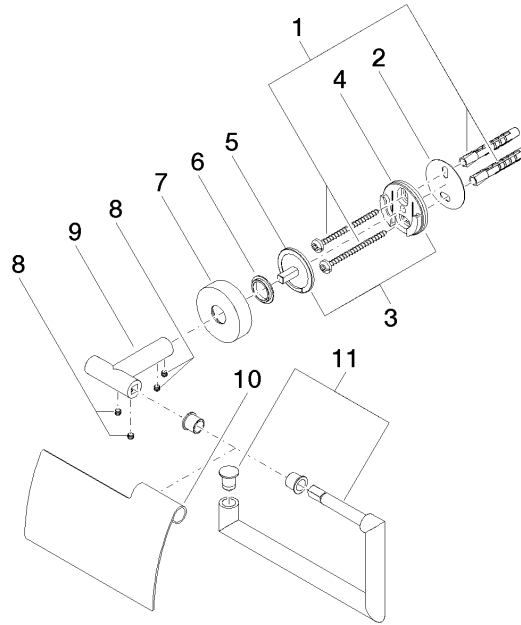

Tissue holder with cover - Brushed Platinum

LISSÉ

83 510 979

- width 150mm
- height 95 mm
- rosette Ø 40 mm
- 40mm projection

Fits: LISSÉ, META

	Brushed Platinum	83 510 979-06
	Chrome	83 510 979-00
	Dark Chrome	83 510 979-19
	Matte Black	83 510 979-33
	Brushed Champagne (22kt Gold)	83 510 979-46
	Champagne (22kt Gold)	83 510 979-47
	Brushed Chrome	83 510 979-93

83 510 979

mm [inches]

83 510 979

Parts for other finishes can be found here: [Chrome](#)

Spare parts list

No.	Item Number	Name	Quantity used	Delivery time
1	05 30 31 025 00 90	fixing set	1	2
2	05 30 11 519 00 90	disc	1	2
3	05 17 97 501 01 90	fixing set	1	2
4	08 17 97 501 07	holder	1	2
5	08 17 97 559 90	holder	1	2
6	08 30 11 516 90	ring	1	2
7	08 27 97 500-06	rosette	1	10
8	90 31 11 038 00 90	pin	4	2
9	05 17 97 562 01-06	holder	1	10
10	08 11 02 514-06	lid	1	10
11	90 28 22 628 00-06	holder	1	10