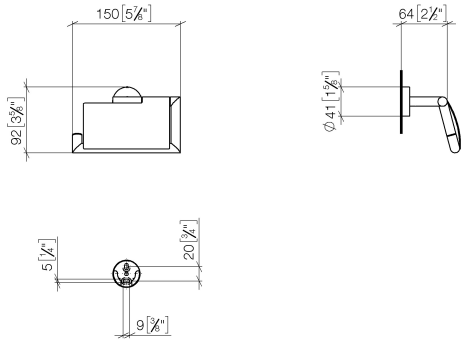

Tissue holder with cover - Brushed Platinum

LISSÉ

83 510 979

- width 150mm
- height 95 mm
- rosette Ø 40 mm
- 40mm projection

Fits: LISSÉ, META

	Brushed Platinum	83 510 979-06
	Chrome	83 510 979-00
	Dark Chrome	83 510 979-19
	Matte Black	83 510 979-33
	Brushed Champagne (22kt Gold)	83 510 979-46
	Champagne (22kt Gold)	83 510 979-47
	Brushed Chrome	83 510 979-93

83 510 979

mm [inches]

83 510 979

Parts for other finishes can be found here: [Chrome](#)

Spare parts list

No.	Item Number	Name	Quantity used	Delivery time
1	05 30 31 025 00 90	fixing set	1	2
2	05 30 11 519 00 90	disc	1	2
3	05 17 97 501 01 90	fixing set	1	2
4	08 17 97 501 07	holder	1	2
5	08 17 97 559 90	holder	1	2
6	08 30 11 516 90	ring	1	2
7	08 27 97 500-06	rosette	1	10
8	90 31 11 038 00 90	pin	4	2
9	05 17 97 562 01-06	holder	1	10
10	08 11 02 514-06	lid	1	10
11	90 28 22 628 00-06	holder	1	10