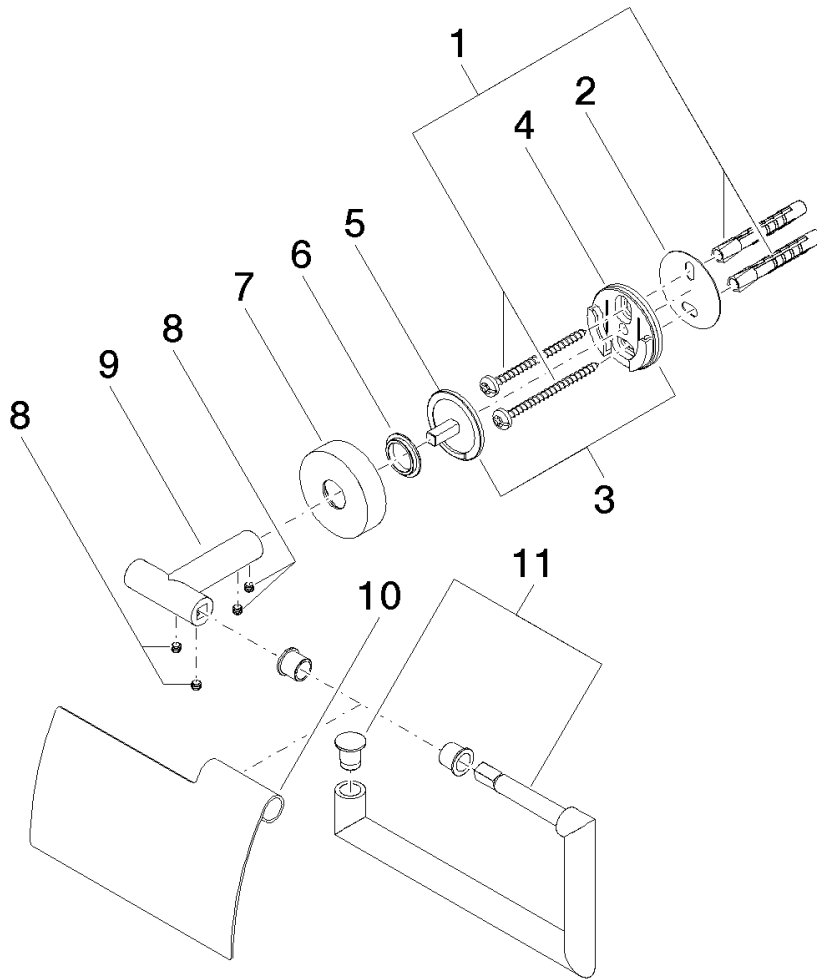

WC - LISSÉ

Tissue holder with cover - Brushed Platinum

Article number: 83 510 979-06

## WC - LISSÉ

Tissue holder with cover - Brushed Platinum

Article number: 83 510 979-06

### Spare parts list

Position	Quantity used	Item Number	Spare part	Delivery time (Working days)
1	1	05 30 31 025 00 90	fixing set	2
2	1	05 30 11 519 00 90	disc	2
3	1	05 17 97 501 01 90	fixing set	2
4	1	08 17 97 501 07	holder	2
5	1	08 17 97 559 90	holder	2
6	1	08 30 11 516 90	ring	2
7	1	08 27 97 500-06	rosette	10
8	4	90 31 11 038 00 90	pin	2
9	1	05 17 97 562 01-06	holder	10
10	1	08 11 02 514-06	lid	10
11	1	90 28 22 628 00-06	holder	10