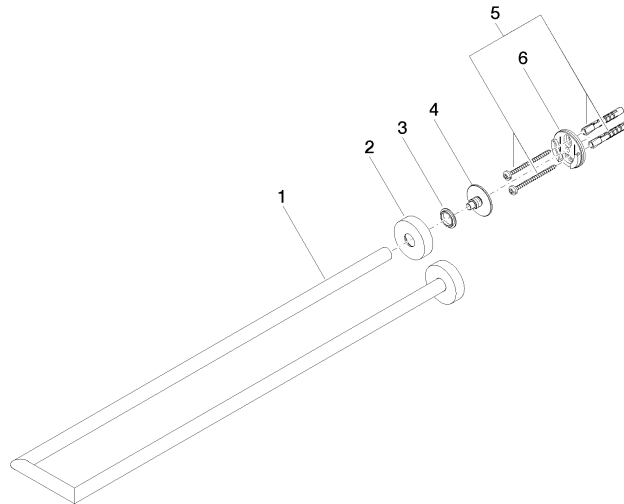

Towel bar in two parts non-swivel - Brushed Platinum

LISSÉ

83 210 979

- gauge 72 mm
- width 112mm
- height 40 mm
- rosette Ø 40 mm
- 500mm projection

Fits: LISSÉ, META

	Brushed Platinum	83 210 979-06
	Chrome	83 210 979-00
	Dark Chrome	83 210 979-19
	Matte Black	83 210 979-33
	Brushed Champagne (22kt Gold)	83 210 979-46
	Champagne (22kt Gold)	83 210 979-47
	Brushed Chrome	83 210 979-93

83 210 979

mm [inches]

83 210 979

Parts for other finishes can be found here: [Chrome](#)

Spare parts list

No.	Item Number	Name	Quantity used	Delivery time
1	05 28 22 627 00-06	holder	1	10
2	08 27 97 500-06	rosette	2	10
3	08 30 11 516 90	ring	2	2
4	08 17 97 560 90	holder	2	2
5	05 30 31 025 00 90	fixing set	2	2
6	08 17 97 501 07	holder	2	2