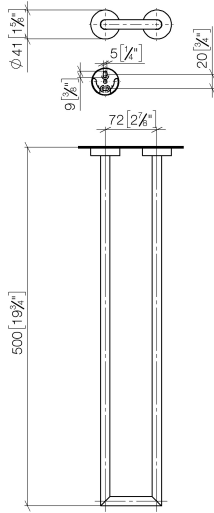

Towel bar in two parts non-swivel - Brushed Platinum

LISSÉ

83 210 979

- gauge 72 mm
- width 112mm
- height 40 mm
- rosette Ø 40 mm
- 500mm projection

Fits: LISSÉ, META

	Brushed Platinum	83 210 979-06
	Chrome	83 210 979-00
	Dark Chrome	83 210 979-19
	Matte Black	83 210 979-33
	Brushed Champagne (22kt Gold)	83 210 979-46
	Champagne (22kt Gold)	83 210 979-47
	Brushed Chrome	83 210 979-93

83 210 979

mm [inches]

83 210 979

Parts for other finishes can be found here: [Chrome](#)

Spare parts list

No.	Item Number	Name	Quantity used	Delivery time
1	05 28 22 627 00-06	holder	1	10
2	08 27 97 500-06	rosette	2	10
3	08 30 11 516 90	ring	2	2
4	08 17 97 560 90	holder	2	2
5	05 30 31 025 00 90	fixing set	2	2
6	08 17 97 501 07	holder	2	2