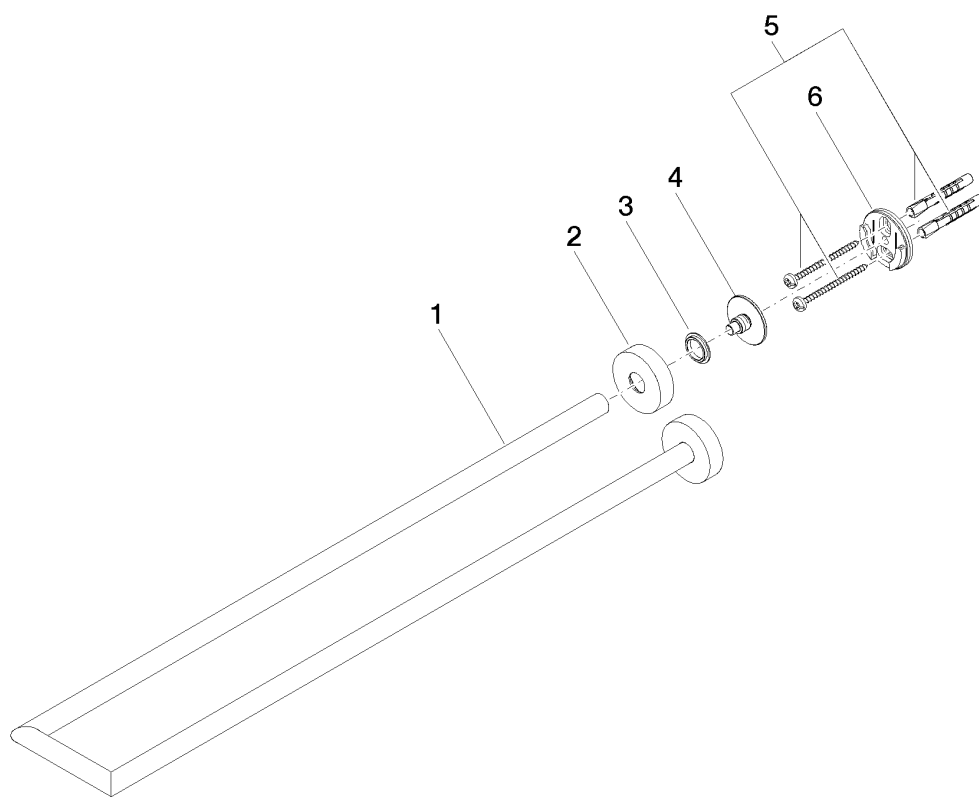

Washbasin - LISSÉ

Towel bar in two parts non-swivel - Brushed Platinum

Article number: 83 210 979-06

Washbasin - LISSÉ

Towel bar in two parts non-swivel - Brushed Platinum

Article number: 83 210 979-06

Spare parts list

Position	Quantity used	Item Number	Spare part	Delivery time (Working days)
1	1	05 28 22 627 00-06	holder	10
2	2	08 27 97 500-06	rosette	10
3	2	08 30 11 516 90	ring	2
4	2	08 17 97 560 90	holder	2
5	2	05 30 31 025 00 90	fixing set	2
6	2	08 17 97 501 07	holder	2