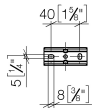

Towel ring angular - Brushed Durabronz (23kt Gold)

MEM

83 200 780

- width 190mm
- height 35 mm
- 105mm projection

Fits: MEM, CYO

	Brushed Durabronz (23kt Gold)	83 200 780-28
	Chrome	83 200 780-00
	Brushed Platinum	83 200 780-06
	Platinum	83 200 780-08
	Dark Chrome	83 200 780-19
	Brushed Champagne (22kt Gold)	83 200 780-46
	Champagne (22kt Gold)	83 200 780-47
	Brushed Dark Platinum	83 200 780-99

83 200 780

mm [inches]

83 200 780

Parts for other finishes can be found here: [Chrome](#)

Spare parts list

No.	Item Number	Name	Quantity used	Delivery time
1	05 17 20 718 00 90	fixing set	1	2
2	90 31 11 112 00 90	pin	1	2