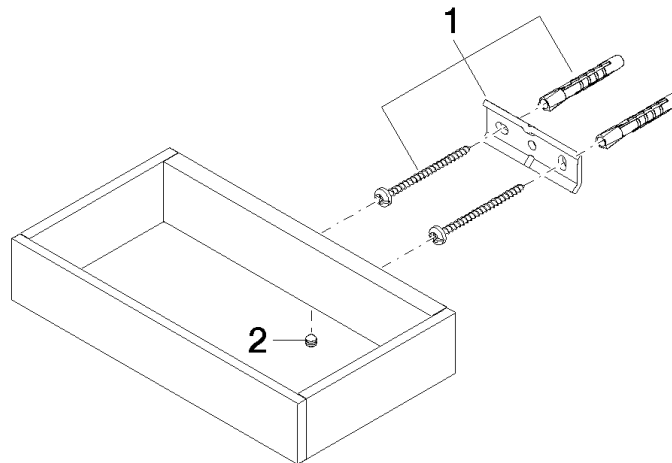

Towel ring angular - Brushed Durabronz (23kt Gold)

MEM

83 200 780

- width 190mm
- height 35 mm
- 105mm projection

Fits: MEM, CYO

	Brushed Durabronz (23kt Gold)	83 200 780-28
	Chrome	83 200 780-00
	Brushed Platinum	83 200 780-06
	Platinum	83 200 780-08
	Dark Chrome	83 200 780-19
	Brushed Champagne (22kt Gold)	83 200 780-46
	Champagne (22kt Gold)	83 200 780-47
	Brushed Dark Platinum	83 200 780-99

83 200 780

mm [inches]

83 200 780

Parts for other finishes can be found here: [Chrome](#)

Spare parts list

No.	Item Number	Name	Quantity used	Delivery time
1	05 17 20 718 00 90	fixing set	1	2
2	90 31 11 112 00 90	pin	1	2