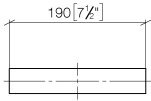

Towel ring angular - Brushed Durabronz (23kt Gold)

MEM

83 200 780

- width 190mm
- height 35 mm
- 105mm projection

Fits: MEM, CYO

	Brushed Durabronz (23kt Gold)	83 200 780-28
	Chrome	83 200 780-00
	Brushed Platinum	83 200 780-06
	Platinum	83 200 780-08
	Dark Chrome	83 200 780-19
	Brushed Champagne (22kt Gold)	83 200 780-46
	Champagne (22kt Gold)	83 200 780-47
	Brushed Dark Platinum	83 200 780-99

83 200 780

mm [inches]

83 200 780

Parts for other finishes can be found here: [Chrome](#)

Spare parts list

No.	Item Number	Name	Quantity used	Delivery time
1	05 17 20 718 00 90	fixing set	1	2
2	90 31 11 112 00 90	pin	1	2