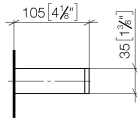

Towel ring angular - Brushed Durabronz (23kt Gold)

MEM

83 200 780

- width 190mm
- height 35 mm
- 105mm projection

Fits: MEM, CYO

	Brushed Durabronz (23kt Gold)	83 200 780-28
	Chrome	83 200 780-00
	Brushed Platinum	83 200 780-06
	Platinum	83 200 780-08
	Dark Chrome	83 200 780-19
	Brushed Champagne (22kt Gold)	83 200 780-46
	Champagne (22kt Gold)	83 200 780-47
	Brushed Dark Platinum	83 200 780-99

83 200 780

mm [inches]

83 200 780

Parts for other finishes can be found here: [Chrome](#)

Spare parts list

No.	Item Number	Name	Quantity used	Delivery time
1	05 17 20 718 00 90	fixing set	1	2
2	90 31 11 112 00 90	pin	1	2