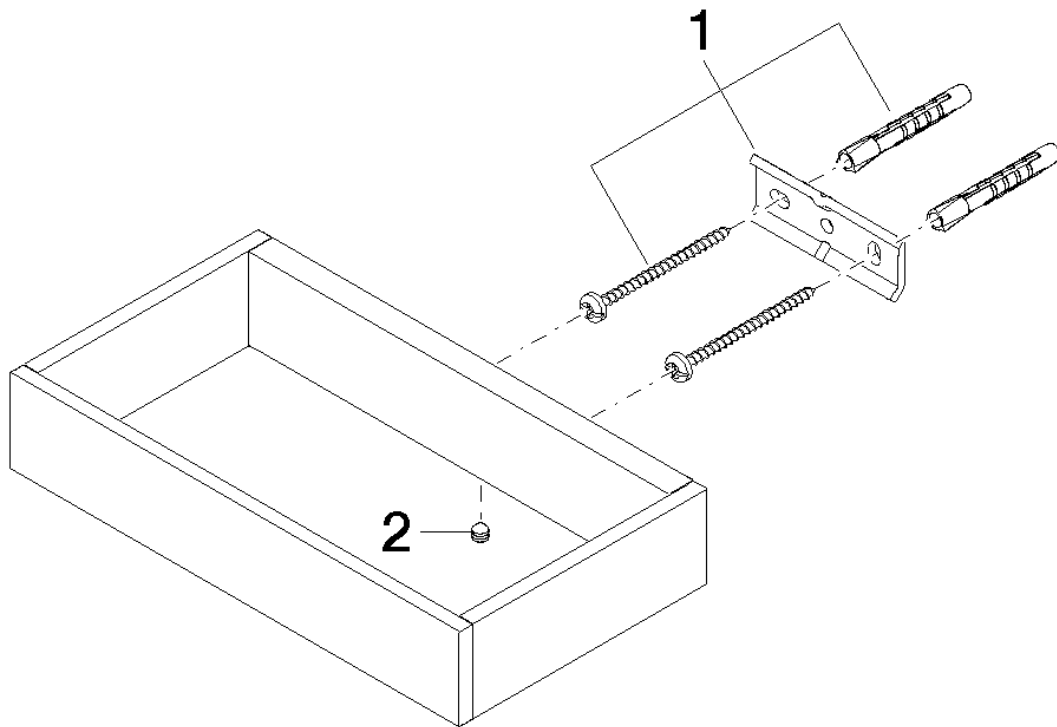

Washbasin - MEM

Towel ring angular - Brushed Durabronz (23kt Gold)

Article number: 83 200 780-28

### Spare parts list

| Position | Quantity used | Item Number        | Spare part | Delivery time<br>(Working days) |
|----------|---------------|--------------------|------------|---------------------------------|
| 1        | 1             | 05 17 20 718 00 90 | fixing set | 2                               |
| 2        | 1             | 90 31 11 112 00 90 | pin        | 2                               |