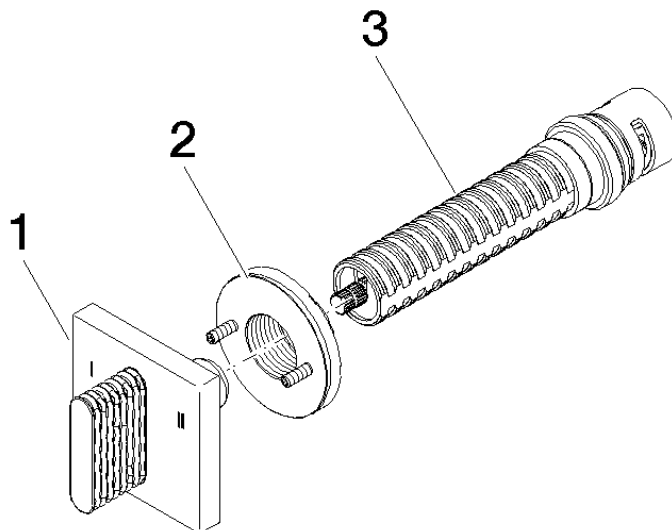

CL.1 Concealed three-way diverter - Dark Chrome

CL.1

36 212 705

- rotary diverter
- rosette 60 x 60 mm

| | | |
|---|-------------------------------|---------------|
|  | Dark Chrome | 36 212 705-19 |
|  | Chrome | 36 212 705-00 |
|  | Brushed Platinum | 36 212 705-06 |
|  | Brushed Champagne (22kt Gold) | 36 212 705-46 |
|  | Champagne (22kt Gold) | 36 212 705-47 |
|  | Brushed Dark Platinum | 36 212 705-99 |

36 212 705

mm [inches]

Flow rate chart

Certificates

LGA_38380.

WRAS_2307045.

36 212 705

Parts for other finishes can be found here: [Chrome](#)

Spare parts list

| No. | Item Number | Name | Quantity used | Delivery time |
|-----|--------------------|----------|---------------|---------------|
| 1 | 90 20 70 053 10-19 | handle | 1 | 45 |
| 2 | 90 21 02 181 00 90 | disc | 1 | 2 |
| 3 | 90 90 03 303 10 90 | diverter | 1 | 2 |