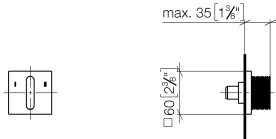

CL.1 Concealed three-way diverter - Dark Chrome

CL.1

36 212 705

- rotary diverter
- rosette 60 x 60 mm

| | | |
|---|-------------------------------|---------------|
|  | Dark Chrome | 36 212 705-19 |
|  | Chrome | 36 212 705-00 |
|  | Brushed Platinum | 36 212 705-06 |
|  | Brushed Champagne (22kt Gold) | 36 212 705-46 |
|  | Champagne (22kt Gold) | 36 212 705-47 |
|  | Brushed Dark Platinum | 36 212 705-99 |

36 212 705

mm [inches]

Flow rate chart

Certificates

LGA_38380.

WRAS_2307045.

36 212 705

Parts for other finishes can be found here: [Chrome](#)