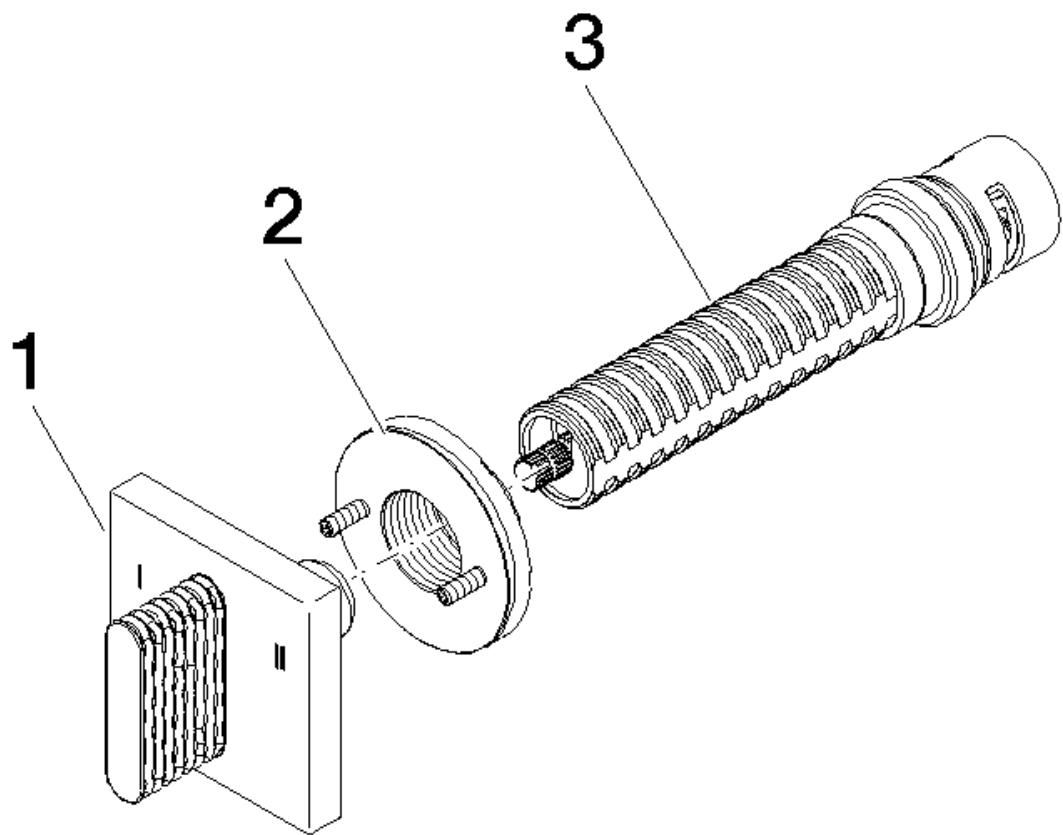

Shower - CL.1

CL.1 Concealed three-way diverter - Dark Chrome

Article number: 36 212 705-19

Spare parts list

Position	Quantity used	Item Number	Spare part	Delivery time (Working days)
1	1	90 20 70 053 10-19	handle	45
2	1	90 21 02 181 00 90	disc	2
3	1	90 90 03 303 10 90	diverter	2

Shower - CL.1

CL.1 Concealed three-way diverter - Dark Chrome

Article number: 36 212 705-19