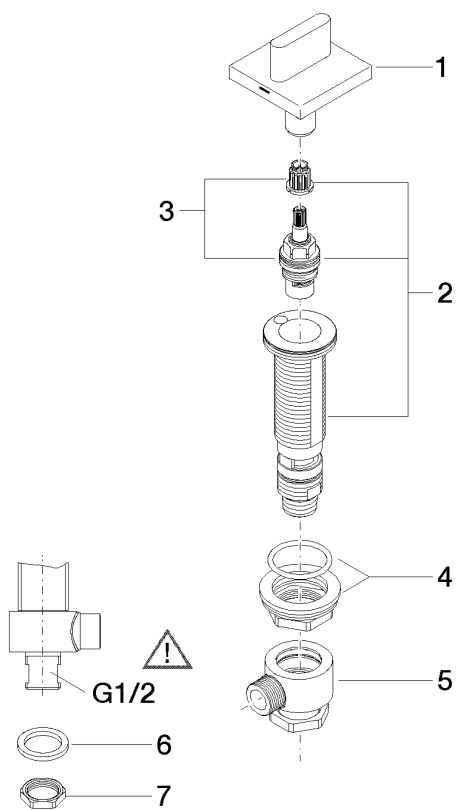

Bath - CL.1

CL.1 Deck valve anti-clockwise closing hot - Brushed Platinum

Article number: 20 000 706-06

Bath - CL.1

CL.1 Deck valve anti-clockwise closing hot - Brushed Platinum

Article number: 20 000 706-06

Spare parts list

Position	Quantity used	Item Number	Spare part	Delivery time (Working days)
1	1	90 20 70 051 05-06	handle (hot)	10
2	1	04 17 11 058 32 90	side panel	2
3	1	90 90 03 132 00 90	top	2
4	1	04 23 10 032 78 90	fixing set	2
5	1	04 17 11 023 10 90	distributor	2
6	1	90 23 30 040 00-06	threaded connector	10
7	1	09 30 11 059 90	disc	2
8	1	09 23 10 012 90	nut	2