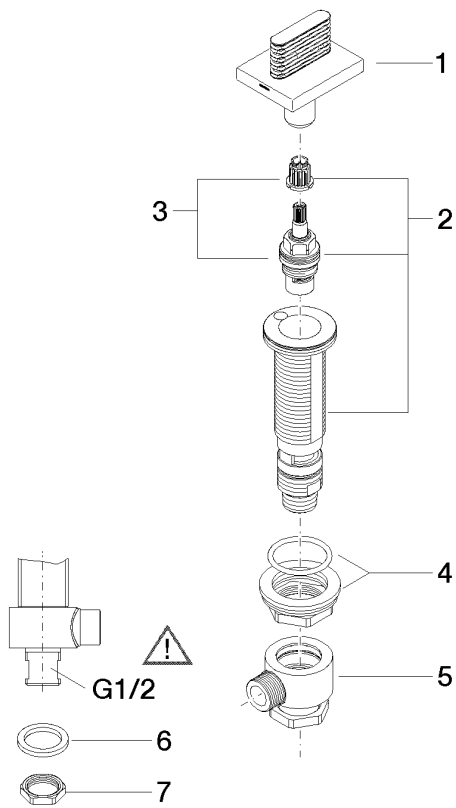

Washbasin - CL.1

CL.1 Deck valve anti-clockwise closing hot - Brushed Platinum

Article number: 20 006 706-06

## Washbasin - CL.1

CL.1 Deck valve anti-clockwise closing hot - Brushed Platinum

Article number: 20 006 706-06

### Spare parts list

Position	Quantity used	Item Number	Spare part	Delivery time (Working days)
1	1	90 20 70 053 07-06	handle ( hot )	10
2	1	04 17 11 058 52 90	side panel	2
3	1	90 90 03 152 00 90	top	2
4	1	04 23 10 032 78 90	fixing set	2
5	1	04 17 11 023 10 90	distributor	2
6	1	90 23 30 040 00-06	threaded connector	10
7	1	09 30 11 059 90	disc	2
8	1	09 23 10 012 90	nut	2