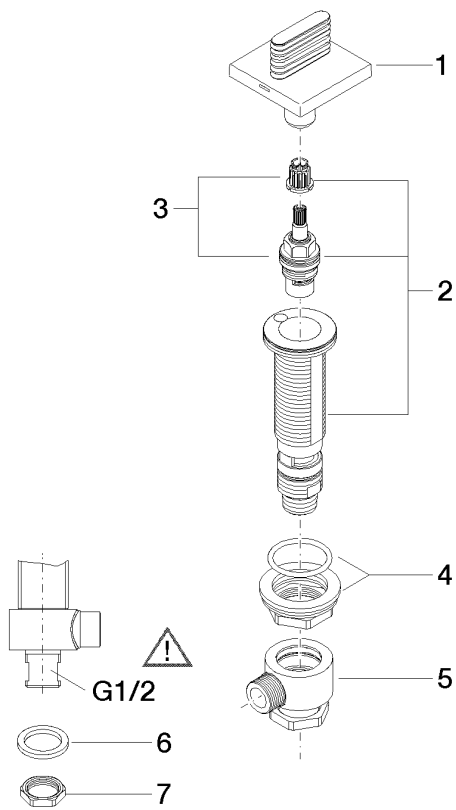

Washbasin - CL.1

CL.1 Deck valve clockwise closing cold - Brushed Platinum

Article number: 20 001 705-06

## Washbasin - CL.1

CL.1 Deck valve clockwise closing cold - Brushed Platinum

Article number: 20 001 705-06

### Spare parts list

Position	Quantity used	Item Number	Spare part	Delivery time (Working days)
1	1	90 20 70 055 04-06	handle ( cold )	10
2	1	04 17 11 058 33 90	side panel	2
3	1	90 90 03 133 00 90	top	2
4	1	04 23 10 032 78 90	fixing set	2
5	1	04 17 11 023 10 90	distributor	2
6	1	90 23 30 040 00-06	threaded connector	10
7	1	09 30 11 059 90	disc	2
8	1	09 23 10 012 90	nut	2