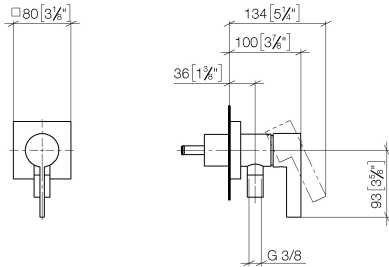

Concealed single-lever mixer with cover plate with integrated shower connection - Platinum

IMO

36 045 970

- cover plate 80 x 80 mm
- Intrinsic protection against back flow.**
- Article cannot be extended, please check the depth of the installation location!**
- Intrinsic protection against back flow.
- Article cannot be extended, please check the depth of the installation location!

Required miscellaneous

	Concealed wall mounting - •max. recess depth 103 mm •min. recess depth 78 mm	35 003 970 90
---	---	---------------

Concealed single-lever mixer with cover plate with integrated shower
connection - Platinum

IMO

36 045 970
mm [inches]

Certificates

Belgaqua_21-025- LGA_29569.
27_1.

36 045 970

Spare parts list

No.	Item Number	Name	Quantity used	Delivery time
1	09 24 77 002 90	nut	1	2
2	90 31 11 030 00 90	pin	3	2
3	09 14 10 139 90	seal	1	2
4	09 14 10 111 90	seal	1	2
5	09 18 40 215-08	sleeve	1	40
6	09 14 10 518 90	seal	1	60
7	09 27 97 042-08	rosette	1	40
8	90 15 05 044 00 90	cartridge	1	2
9	09 24 04 266 90	nut	1	2
10	09 14 10 120 90	seal	1	2
11	09 28 30 041-08	cover	1	40
12	09 20 97 063-08	handle	1	40
13	90 31 11 063 00 90	pin	1	2
14	90 31 20 109 00 90	plug	1	2
15	09 23 01 131 90	back-flow preventer	1	2
16	09 14 10 213 90	seal	1	2
17	09 24 03 281-08	nipple	1	40
18	90 21 02 069 00-08	cover	1	40