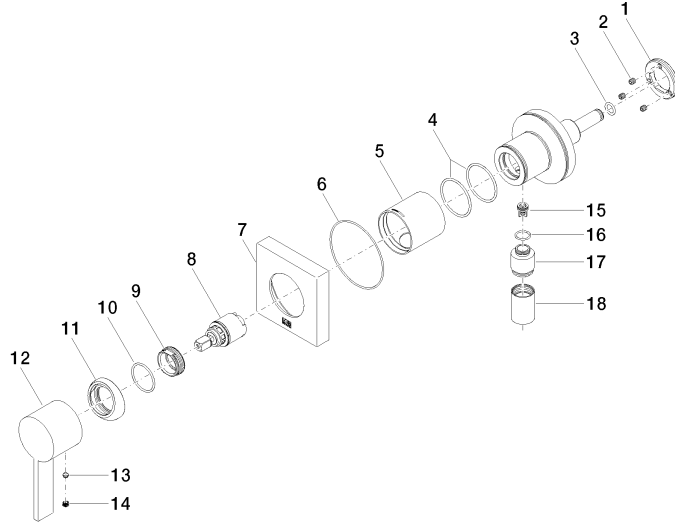

Concealed single-lever mixer with cover plate with integrated shower connection - Platinum

IMO

36 045 970

- cover plate 80 x 80 mm
- Intrinsic protection against back flow.**
- Article cannot be extended, please check the depth of the installation location!**
- Intrinsic protection against back flow.
- Article cannot be extended, please check the depth of the installation location!

Required miscellaneous

	Concealed wall mounting - •max. recess depth 103 mm •min. recess depth 78 mm	35 003 970 90
---	---	---------------

Concealed single-lever mixer with cover plate with integrated shower
connection - Platinum

IMO

36 045 970
mm [inches]

Certificates

Belgaqua_21-025- LGA_29569.
27_1.

36 045 970

Spare parts list

No.	Item Number	Name	Quantity used	Delivery time
1	09 24 77 002 90	nut	1	2
2	90 31 11 030 00 90	pin	3	2
3	09 14 10 139 90	seal	1	2
4	09 14 10 111 90	seal	1	2
5	09 18 40 215-08	sleeve	1	40
6	09 14 10 518 90	seal	1	60
7	09 27 97 042-08	rosette	1	40
8	90 15 05 044 00 90	cartridge	1	2
9	09 24 04 266 90	nut	1	2
10	09 14 10 120 90	seal	1	2
11	09 28 30 041-08	cover	1	40
12	09 20 97 063-08	handle	1	40
13	90 31 11 063 00 90	pin	1	2
14	90 31 20 109 00 90	plug	1	2
15	09 23 01 131 90	back-flow preventer	1	2
16	09 14 10 213 90	seal	1	2
17	09 24 03 281-08	nipple	1	40
18	90 21 02 069 00-08	cover	1	40