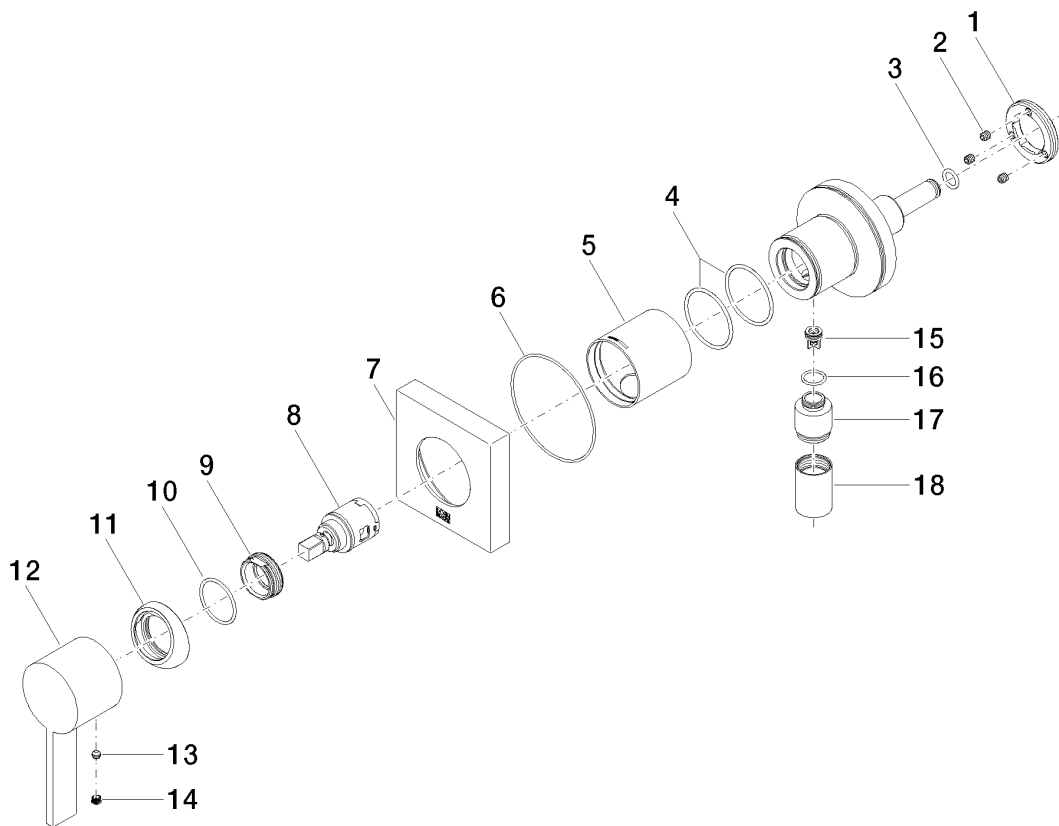

Shower - IMO

Concealed single-lever mixer with cover plate with integrated shower connection - Platinum

Article number: 36 045 970-08

Shower - IMO

Concealed single-lever mixer with cover plate with integrated shower connection - Platinum

Article number: 36 045 970-08

Spare parts list

Position	Quantity used	Item Number	Spare part	Delivery time (Working days)
1	1	09 24 77 002 90	nut	2
2	3	90 31 11 030 00 90	pin	2
3	1	09 14 10 139 90	seal	2
4	1	09 14 10 111 90	seal	2
5	1	09 18 40 215-08	sleeve	40
6	1	09 14 10 518 90	seal	60
7	1	09 27 97 042-08	rosette	40
8	1	90 15 05 042 00 90	cartridge	2
9	1	09 24 04 266 90	nut	2
10	1	09 14 10 120 90	seal	2
11	1	09 28 30 041-08	cover	40
12	1	09 20 97 063-08	handle	40
13	1	90 31 11 063 00 90	pin	2
14	1	90 31 20 109 00 90	plug	2
15	1	09 23 01 131 90	back-flow preventer	2
16	1	09 14 10 213 90	seal	2
17	1	09 24 03 281-08	nipple	40
18	1	90 21 02 069 00-08	cover	40