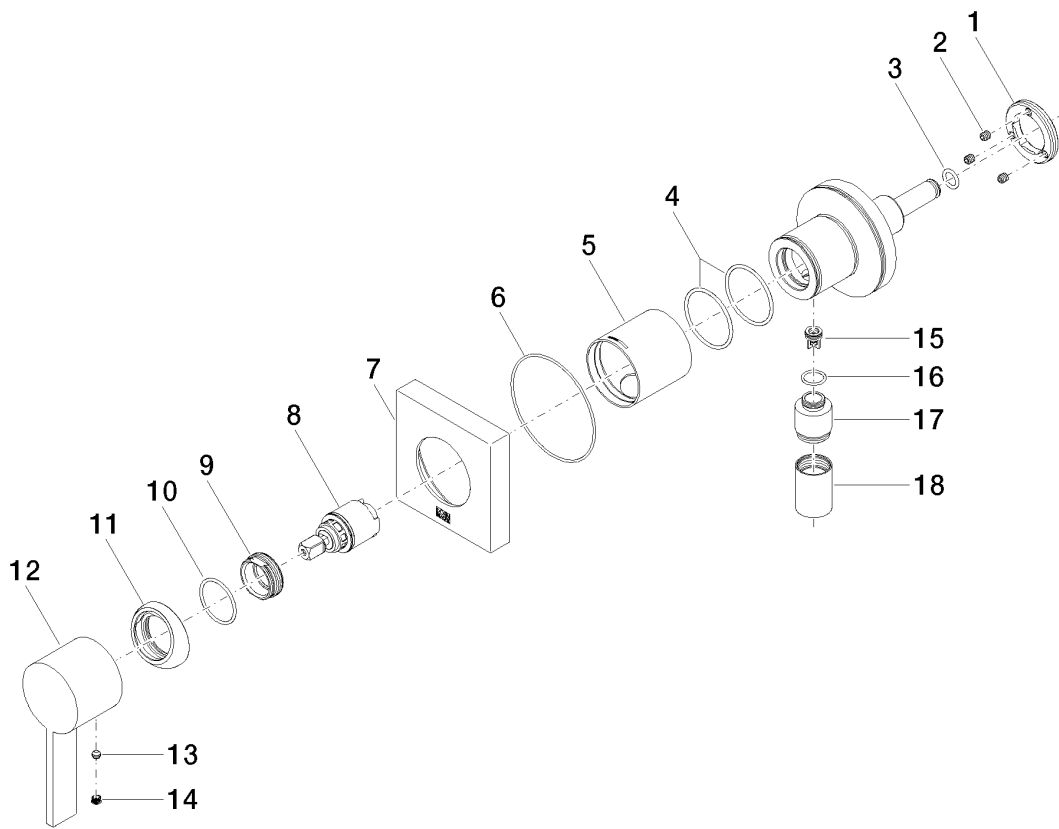

Shower - IMO

Concealed single-lever mixer with cover plate with integrated shower connection - Platinum

Article number: 36 045 970-08

Shower - IMO

Concealed single-lever mixer with cover plate with integrated shower connection - Platinum

Article number: 36 045 970-08

Spare parts list

Position	Quantity used	Item Number	Spare part	Delivery time (Working days)
1	1	09 24 77 002 90	nut	2
2	3	90 31 11 030 00 90	pin	2
3	1	09 14 10 139 90	seal	2
4	1	09 14 10 111 90	seal	2
5	1	09 18 40 215-08	sleeve	40
6	1	09 14 10 518 90	seal	60
7	1	09 27 97 042-08	rosette	40
8	1	90 15 05 044 00 90	cartridge	2
9	1	09 24 04 266 90	nut	2
10	1	09 14 10 120 90	seal	2
11	1	09 28 30 041-08	cover	40
12	1	09 20 97 063-08	handle	40
13	1	90 31 11 063 00 90	pin	2
14	1	90 31 20 109 00 90	plug	2
15	1	09 23 01 131 90	back-flow preventer	2
16	1	09 14 10 213 90	seal	2
17	1	09 24 03 281-08	nipple	40
18	1	90 21 02 069 00-08	cover	40