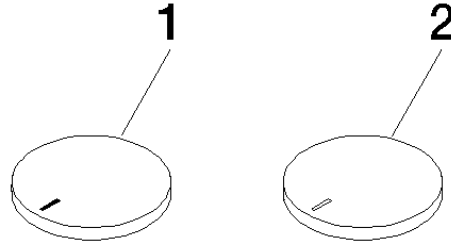

11 283 811

- with hot / cold marking
- for three-hole basin mixers and five-hole bath mixers

	Durabronz (23kt Gold)	11 283 811-09
	Chrome	11 283 811-00
	Brushed Platinum	11 283 811-06
	Platinum	11 283 811-08
	Dark Chrome	11 283 811-19
	Brushed Durabronz (23kt Gold)	11 283 811-28
	Brushed Champagne (22kt Gold)	11 283 811-46
	Champagne (22kt Gold)	11 283 811-47
	Brushed Dark Platinum	11 283 811-99

CYO Handle insert set hot & cold - Durabross (23kt Gold)

CYO

11 283 811

11 283 811

Parts for other finishes can be found here: [Chrome](#)

Spare parts list

No.	Item Number	Name	Quantity used	Delivery time
1	11 183 811-09	CYO Handle insert hot - Durabross (23kt Gold)	1	40
2	11 184 811-09	CYO Handle insert cold - Durabross (23kt Gold)	1	40