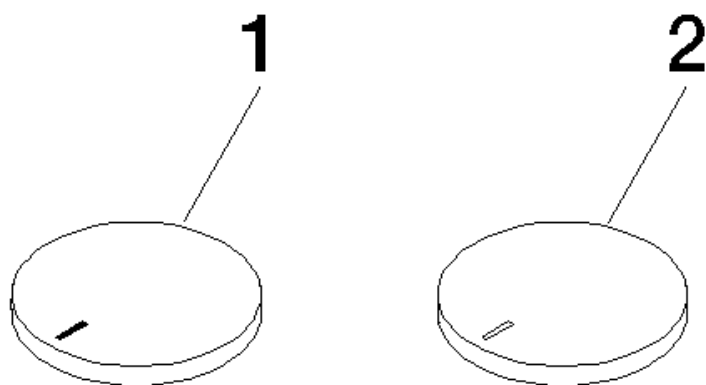

Shower - CYO

CYO Handle insert set hot & cold - Durabronz (23kt Gold)

Article number: 11 283 811-09

Spare parts list

Position	Quantity used	Item Number	Spare part	Delivery time (Working days)
1	1	11 183 811-09	CYO Handle insert hot - Durabronz (23kt Gold)	40
2	1	11 184 811-09	CYO Handle insert cold - Durabronz (23kt Gold)	40