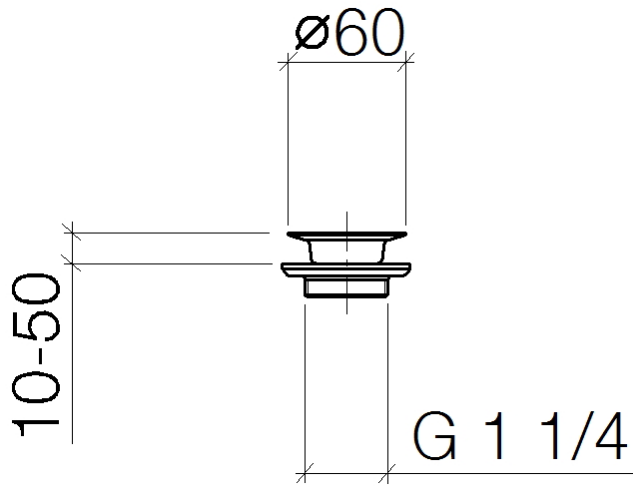

## Grated waste 1 1/4" - Brushed Chrome

IMO

10 100 970

Fits: IMO, LULU, MADISON, MEM, TARA,  
CL.1, LISSÉ, VAIA, META, CYO

	Brushed Chrome	10 100 970-93
	Chrome	10 100 970-00
	Brushed Platinum	10 100 970-06
	Platinum	10 100 970-08
	Durabrand (23kt Gold)	10 100 970-09
	Dark Chrome	10 100 970-19
	Brushed Durabrand (23kt Gold)	10 100 970-28
	Brushed Champagne (22kt Gold)	10 100 970-46
	Champagne (22kt Gold)	10 100 970-47

## Grated waste 1 1/4" - Brushed Chrome

---

IMO

10 100 970

10 100 970

10 100 970

Parts for other finishes can be found here: [Chrome](#)

### Spare parts list

No.	Item Number	Name	Quantity used	Delivery time
1	09 30 30 115-93	screw	1	20
2	09 11 01 005-93	strainer	1	20
3	09 14 03 005 90	seal	1	60
4	09 11 01 007-07	pop-up waste	1	60