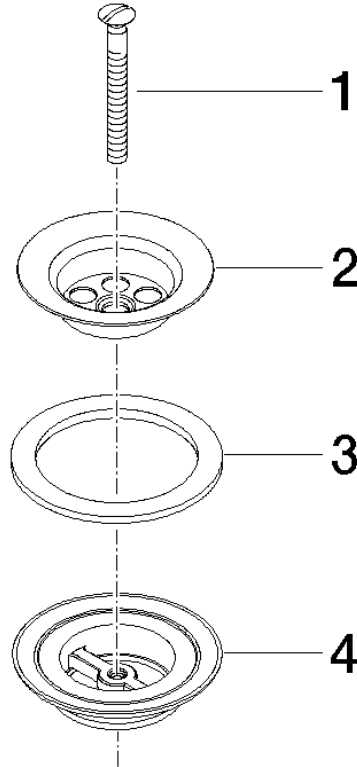

## Grated waste 1 1/4" - Brushed Chrome

IMO

10 100 970

Fits: IMO, LULU, MADISON, MEM, TARA,  
CL.1, LISSÉ, VAIA, META, CYO

	Brushed Chrome	10 100 970-93
	Chrome	10 100 970-00
	Brushed Platinum	10 100 970-06
	Platinum	10 100 970-08
	Durabrand (23kt Gold)	10 100 970-09
	Dark Chrome	10 100 970-19
	Brushed Durabrand (23kt Gold)	10 100 970-28
	Brushed Champagne (22kt Gold)	10 100 970-46
	Champagne (22kt Gold)	10 100 970-47

## Grated waste 1 1/4" - Brushed Chrome

---

IMO

10 100 970

10 100 970

10 100 970

Parts for other finishes can be found here: [Chrome](#)

### Spare parts list

No.	Item Number	Name	Quantity used	Delivery time
1	09 30 30 115-93	screw	1	20
2	09 11 01 005-93	strainer	1	20
3	09 14 03 005 90	seal	1	60
4	09 11 01 007-07	pop-up waste	1	60