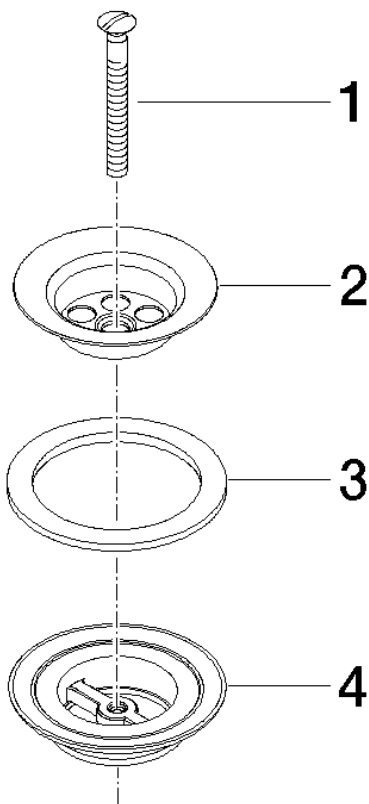

Washbasin - IMO
 Grated waste 1 1/4" - Brushed Chrome
 Article number: 10 100 970-93

Spare parts list

Position	Quantity used	Item Number	Spare part	Delivery time (Working days)
1	1	09 30 30 115-93	screw	20
2	1	09 11 01 005-93	strainer	20
3	1	09 14 03 005 90	seal	60
4	1	09 11 01 007-07	pop-up waste	60

Washbasin - IMO

Grated waste 1 1/4" - Brushed Chrome

Article number: 10 100 970-93