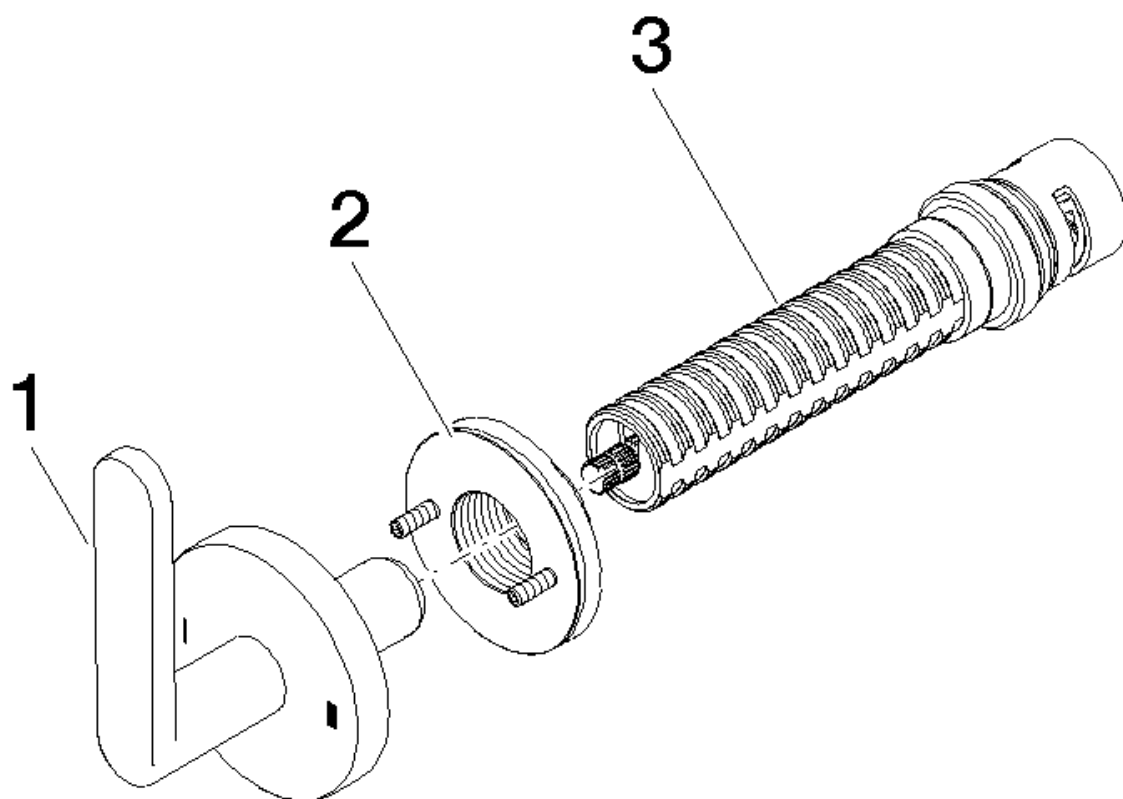

Shower - META

META Concealed two-way diverter - Brushed Chrome

Article number: 36 200 661-93

Spare parts list

Position	Quantity used	Item Number	Spare part	Delivery time (Working days)
1	1	90 20 66 014 00-93	handle	20
2	1	90 21 02 181 00 90	disc	2
3	1	90 90 03 304 10 90	diverter	2

Shower - META

META Concealed two-way diverter - Brushed Chrome

Article number: 36 200 661-93