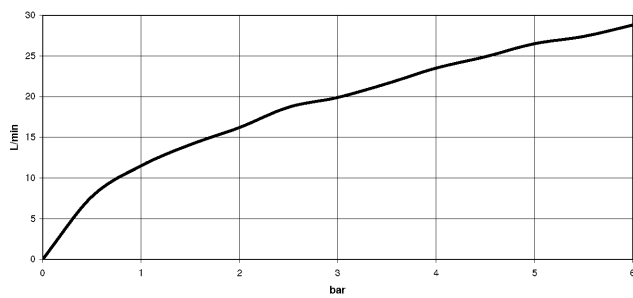

33 300 660

- 3/8" shower outlet
- slide-on rosettes Ø 60 mm
- 1/2" connection
- gauge 150 mm - 15 mm

Intrinsic protection against back flow.

	Dark Chrome	33 300 660-19
	Chrome	33 300 660-00
	Brushed Platinum	33 300 660-06
	Matte Black	33 300 660-33
	Brushed Champagne (22kt Gold)	33 300 660-46
	Champagne (22kt Gold)	33 300 660-47
	Brushed Chrome	33 300 660-93

33 300 660

mm [inches]

**Flow rate chart**

**Certificates**

LGA\_29688.

DVGW\_DW-  
6506DN0125.

WRAS\_2205033.

33 300 660