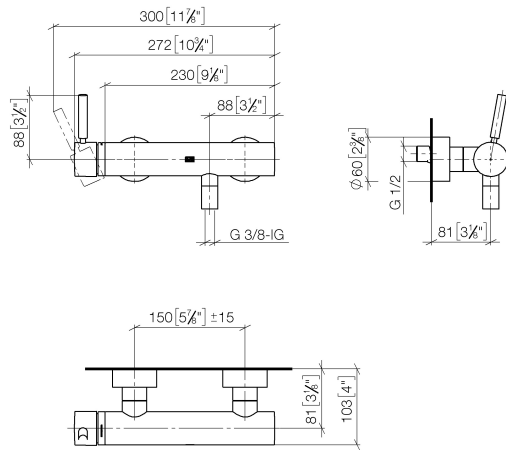

33 300 660

- 3/8" shower outlet
- slide-on rosettes Ø 60 mm
- 1/2" connection
- gauge 150 mm - 15 mm

Intrinsic protection against back flow.

	Dark Chrome	33 300 660-19
	Chrome	33 300 660-00
	Brushed Platinum	33 300 660-06
	Matte Black	33 300 660-33
	Brushed Champagne (22kt Gold)	33 300 660-46
	Champagne (22kt Gold)	33 300 660-47
	Brushed Chrome	33 300 660-93

33 300 660

mm [inches]

**Flow rate chart**

**Certificates**

LGA\_29688.

DVGW\_DW-  
6506DN0125.

WRAS\_2205033.

33 300 660