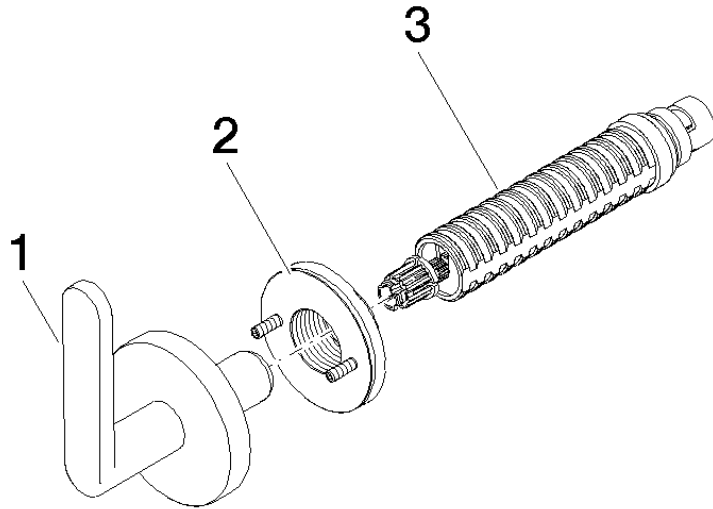

ST 060 115 0660

Spare parts list

No.	Item Number	Name	Quantity used	Delivery time
1	90 20 66 014 04-46	handle	1	30
2	90 21 02 181 00 90	disc	1	2
3	90 90 03 143 00 90	top	1	2