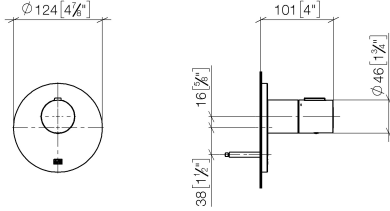

Required miscellaneous

	xTOOL Concealed thermostat module without volume control - •max. recess depth 110 mm •min. recess depth 85 mm	35 503 970 90
--	--	---------------

Recommended miscellaneous

	xGRID Attachment set for integrating in the dry wall construction -	12 340 970 90
--	--	---------------

Required miscellaneous

	xGRID Installation track 555 mm -	12 360 970 90
--	--	---------------

ST 060 115 0660
mm [inches]

Certificates

WRAS_2011026.

DVGW_DW-
6512DN0706.

LGA_29930.

ST 060 115 0660

- rosette Ø 60 mm
- head part with cut-to-length spindle and sleeve

	Brushed Champagne (22kt Gold)	36 607 661-46
	Chrome	36 607 661-00
	Brushed Platinum	36 607 661-06
	Dark Chrome	36 607 661-19
	Matte Black	36 607 661-33
	Champagne (22kt Gold)	36 607 661-47
	Brushed Chrome	36 607 661-93