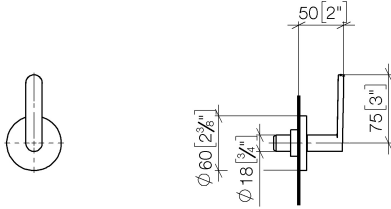

Required miscellaneous

	xGRID Installation track 555 mm -	12 360 970 90
--	--	---------------

ST 060 115 0660
mm [inches]

Certificates

WRAS_2011026.

DVGW_DW-
6512DN0706.

LGA_29930.

ST 060 115 0660

- rosette Ø 60 mm
- head part with cut-to-length spindle and sleeve

	Brushed Champagne (22kt Gold)	36 607 661-46
	Chrome	36 607 661-00
	Brushed Platinum	36 607 661-06
	Dark Chrome	36 607 661-19
	Matte Black	36 607 661-33
	Champagne (22kt Gold)	36 607 661-47
	Brushed Chrome	36 607 661-93

35 607 970 90

META xTOOL Thermostat module with 1 valve - Brushed Champagne (22kt Gold)

META

ST 060 115 0660

ST 060 115 0660
mm [inches]

Certificates

LGA_38107.

LGA_29931.