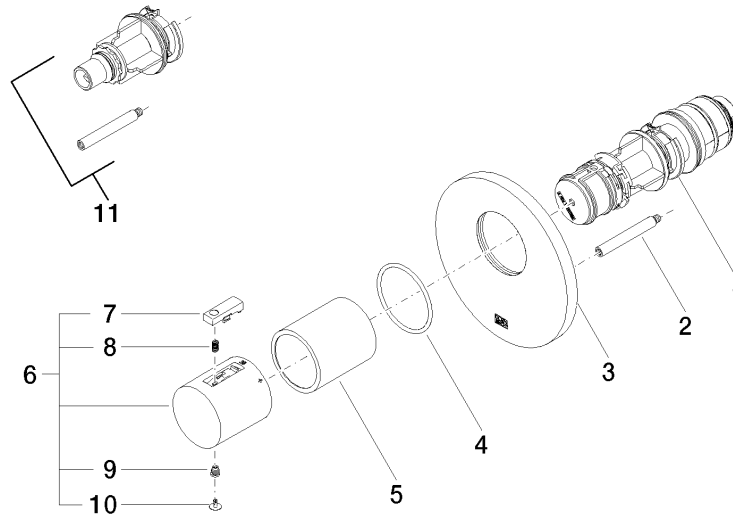

Required miscellaneous

	xTOOL Concealed thermostat module without volume control - •max. recess depth 110 mm •min. recess depth 85 mm	35 503 970 90
--	--	---------------

Recommended miscellaneous

	xGRID Attachment set for integrating in the dry wall construction -	12 340 970 90
--	--	---------------

Required miscellaneous

	xGRID Installation track 555 mm -	12 360 970 90
--	--	---------------

ST 060 115 0660
mm [inches]

Certificates

WRAS_2011026.

DVGW_DW-
6512DN0706.

LGA_29930.

ST 060 115 0660

- rosette Ø 60 mm
- head part with cut-to-length spindle and sleeve

	Brushed Champagne (22kt Gold)	36 607 661-46
	Chrome	36 607 661-00
	Brushed Platinum	36 607 661-06
	Dark Chrome	36 607 661-19
	Matte Black	36 607 661-33
	Champagne (22kt Gold)	36 607 661-47
	Brushed Chrome	36 607 661-93