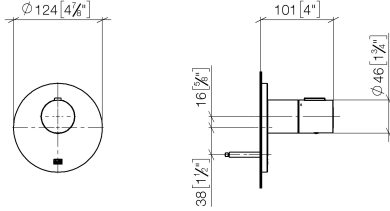

ST 060 115 0660

mm [inches]

Certificates

WRAS_2011026.

DVGW_DW-
6512DN0706.

LGA_29930.

LGA_29932.