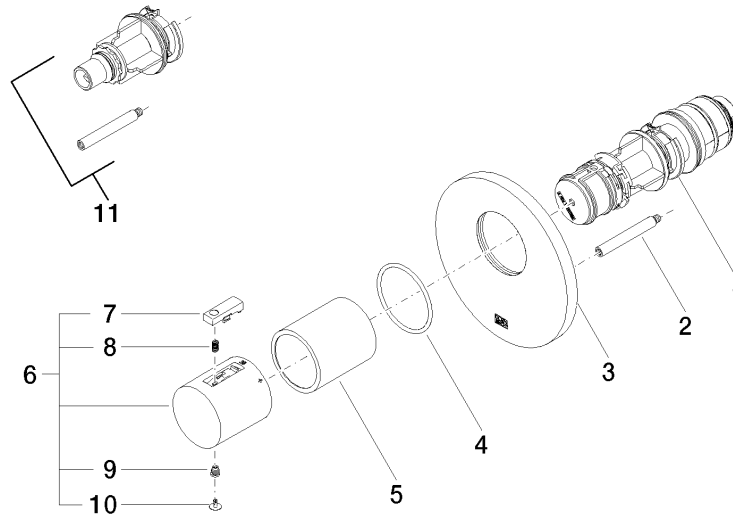

ST 060 115 0660

- cover plate Ø 123 mm
- rosette Ø 60 mm
- temperature control handle with safety limit stop at 38°C
- thermostat cartridge
- head part with cut-to-length spindle and sleeve

	Brushed Chrome	ST 060 115 0660-93
	Chrome	ST 060 115 0660-00
	Brushed Platinum	ST 060 115 0660-06
	Dark Chrome	ST 060 115 0660-19
	Matte Black	ST 060 115 0660-33
	Brushed Champagne (22kt Gold)	ST 060 115 0660-46
	Champagne (22kt Gold)	ST 060 115 0660-47

	<b>xGRID Installation track 555 mm -</b>	12 360 970 90
---	--	---------------

**Recommended miscellaneous**

	<b>xGRID Attachment set for integrating in the dry wall construction -</b>	12 340 970 90
---	--	---------------

**Spare parts list**

No.	Item Number	Name	Quantity used	Delivery time
1	90 15 02 063 00 90	cartridge	1	2
2	90 31 09 095 00 90	bar	1	2
3	09 11 02 162-93	cover	1	60
4	90 14 10 049 00 90	seal	1	2
5	90 21 02 112 00-93	sleeve	1	-
Spare part can no longer be ordered, please order the replacement item				
6	90 17 33 004 00-93	handle	1	20
7	90 21 33 011 00-13	handle	1	-
Spare part can no longer be ordered, please order the replacement item				
8	90 16 02 027 00 90	spring	1	2
9	90 30 30 136 00 90	screw	1	2
10	90 31 20 049 00-13	plug	1	30
11	12 178 970 90	Extension 46 mm -	1	2

ST 060 115 0660

- rosette Ø 60 mm
- head part with cut-to-length spindle and sleeve

	Brushed Chrome	36 607 661-93
	Chrome	36 607 661-00
	Brushed Platinum	36 607 661-06
	Dark Chrome	36 607 661-19
	Matte Black	36 607 661-33
	Brushed Champagne (22kt Gold)	36 607 661-46
	Champagne (22kt Gold)	36 607 661-47