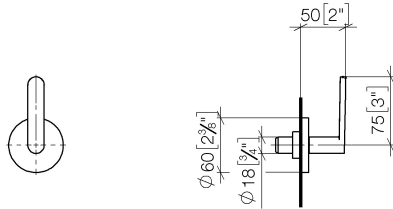

ST 060 115 0660

- cover plate Ø 123 mm
- rosette Ø 60 mm
- temperature control handle with safety limit stop at 38°C
- thermostat cartridge
- head part with cut-to-length spindle and sleeve

	Brushed Chrome	ST 060 115 0660-93
	Chrome	ST 060 115 0660-00
	Brushed Platinum	ST 060 115 0660-06
	Dark Chrome	ST 060 115 0660-19
	Matte Black	ST 060 115 0660-33
	Brushed Champagne (22kt Gold)	ST 060 115 0660-46
	Champagne (22kt Gold)	ST 060 115 0660-47

ST 060 115 0660

- rosette Ø 60 mm
- head part with cut-to-length spindle and sleeve

	Brushed Chrome	36 607 661-93
	Chrome	36 607 661-00
	Brushed Platinum	36 607 661-06
	Dark Chrome	36 607 661-19
	Matte Black	36 607 661-33
	Brushed Champagne (22kt Gold)	36 607 661-46
	Champagne (22kt Gold)	36 607 661-47

## META xTOOL Thermostat module with 1 valve - Brushed Chrome

---

META

ST 060 115 0660

ST 060 115 0660

mm [inches]

Certificates

LGA\_38107.