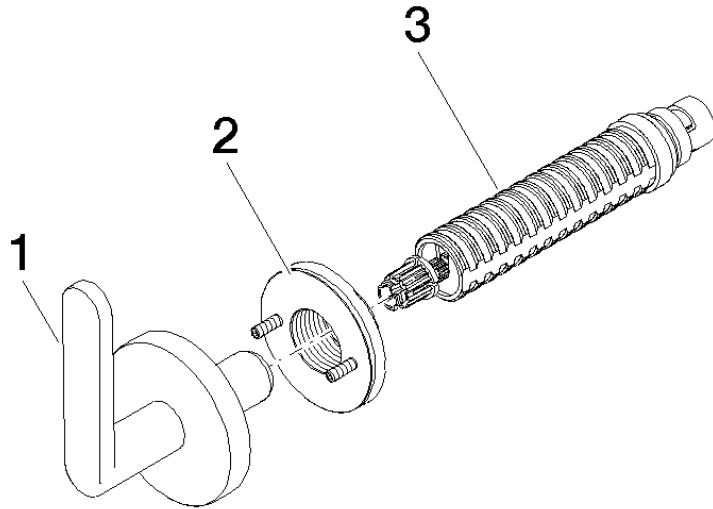

Spare parts list

No.	Item Number	Name	Quantity used	Delivery time
1	90 20 66 014 04-93	handle	1	20
2	90 21 02 181 00 90	disc	1	2
3	90 90 03 143 00 90	top	1	2