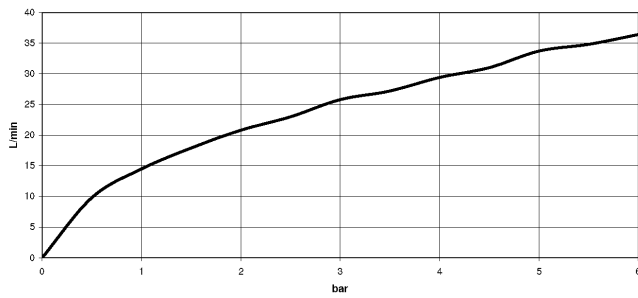

Shower thermostat for wall mounting - Brushed Durabron (23kt Gold)

IMO

34 442 979

- slide-on rosettes Ø 70 mm
- gauge 150 mm - 13 mm
- 3/8" shower outlet
- with volume control

Intrinsic protection against back flow.

34 442 979

mm [inches]

Flow rate chart

Certificates

DVGW\_DW-  
6509DN0123.

LGA\_29986.

WRAS\_2204005.

Belgaqua\_21-032-  
27\_5.