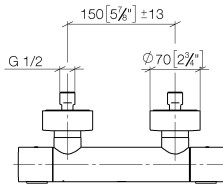

Shower thermostat for wall mounting - Brushed Durabron (23kt Gold)

IMO

34 442 979

- slide-on rosettes Ø 70 mm
- gauge 150 mm - 13 mm
- 3/8" shower outlet
- with volume control

Intrinsic protection against back flow.

34 442 979

mm [inches]

Flow rate chart

Certificates

DVGW\_DW-  
6509DN0123.

LGA\_29986.

WRAS\_2204005.

Belgaqua\_21-032-  
27\_5.

## Spare parts list

No.	Item Number	Name	Quantity used	Delivery time
1	90 17 33 015 00-28	handle	2	20
2	90 15 02 070 00 90	cartridge	1	2
3	90 30 40 010 00 90	regulator	1	2
4	04 31 20 530 00 90	insert	1	2
5	04 11 04 030 00 90	connection	2	2
6	90 31 20 512 00-28	rosette	2	20
7	09 29 30 050 90	sieve	2	2
8	04 31 20 540 00 90	insert	1	2
9	09 24 77 008-00	nut	2	10
10	90 90 03 236 00 90	top	1	2
11	90 30 40 017 00 90	base	1	2
12	90 14 10 010 00 90	seal	1	2
13	09 31 20 511-28	nipple	1	60
14	90 21 02 069 00-28	cover	1	20