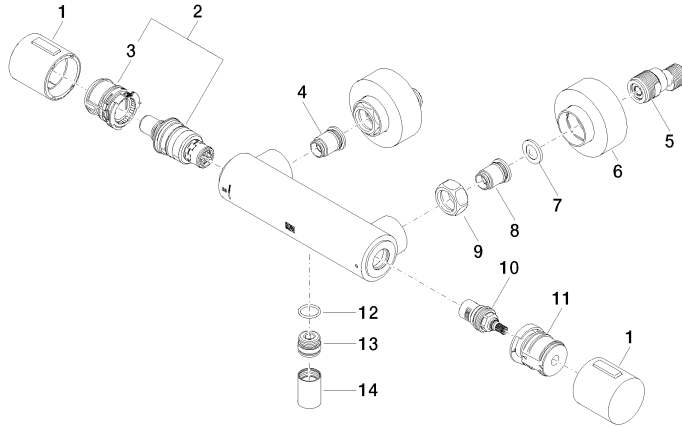

Shower thermostat for wall mounting - Brushed Durabron (23kt Gold)

IMO

34 442 979

- slide-on rosettes Ø 70 mm
- gauge 150 mm - 13 mm
- 3/8" shower outlet
- with volume control

Intrinsic protection against back flow.

34 442 979

mm [inches]

Flow rate chart

Certificates

DVGW\_DW-  
6509DN0123.

LGA\_29986.

WRAS\_2204005.

Belgaqua\_21-032-  
27\_5.

## Spare parts list

No.	Item Number	Name	Quantity used	Delivery time
1	90 17 33 015 00-28	handle	2	20
2	90 15 02 070 00 90	cartridge	1	2
3	90 30 40 010 00 90	regulator	1	2
4	04 31 20 530 00 90	insert	1	2
5	04 11 04 030 00 90	connection	2	2
6	90 31 20 512 00-28	rosette	2	20
7	09 29 30 050 90	sieve	2	2
8	04 31 20 540 00 90	insert	1	2
9	09 24 77 008-00	nut	2	10
10	90 90 03 236 00 90	top	1	2
11	90 30 40 017 00 90	base	1	2
12	90 14 10 010 00 90	seal	1	2
13	09 31 20 511-28	nipple	1	60
14	90 21 02 069 00-28	cover	1	20