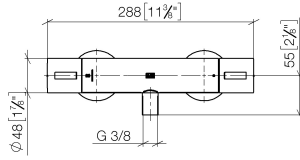

Shower thermostat for wall mounting - Brushed Durabron (23kt Gold)

IMO

34 442 979

- slide-on rosettes Ø 70 mm
- gauge 150 mm - 13 mm
- 3/8" shower outlet
- with volume control

Intrinsic protection against back flow.

34 442 979

mm [inches]

Flow rate chart

Certificates

DVGW\_DW-  
6509DN0123.

LGA\_29986.

WRAS\_2204005.

Belgaqua\_21-032-  
27\_5.

## Spare parts list

No.	Item Number	Name	Quantity used	Delivery time
1	90 17 33 015 00-28	handle	2	20
2	90 15 02 070 00 90	cartridge	1	2
3	90 30 40 010 00 90	regulator	1	2
4	04 31 20 530 00 90	insert	1	2
5	04 11 04 030 00 90	connection	2	2
6	90 31 20 512 00-28	rosette	2	20
7	09 29 30 050 90	sieve	2	2
8	04 31 20 540 00 90	insert	1	2
9	09 24 77 008-00	nut	2	10
10	90 90 03 236 00 90	top	1	2
11	90 30 40 017 00 90	base	1	2
12	90 14 10 010 00 90	seal	1	2
13	09 31 20 511-28	nipple	1	60
14	90 21 02 069 00-28	cover	1	20