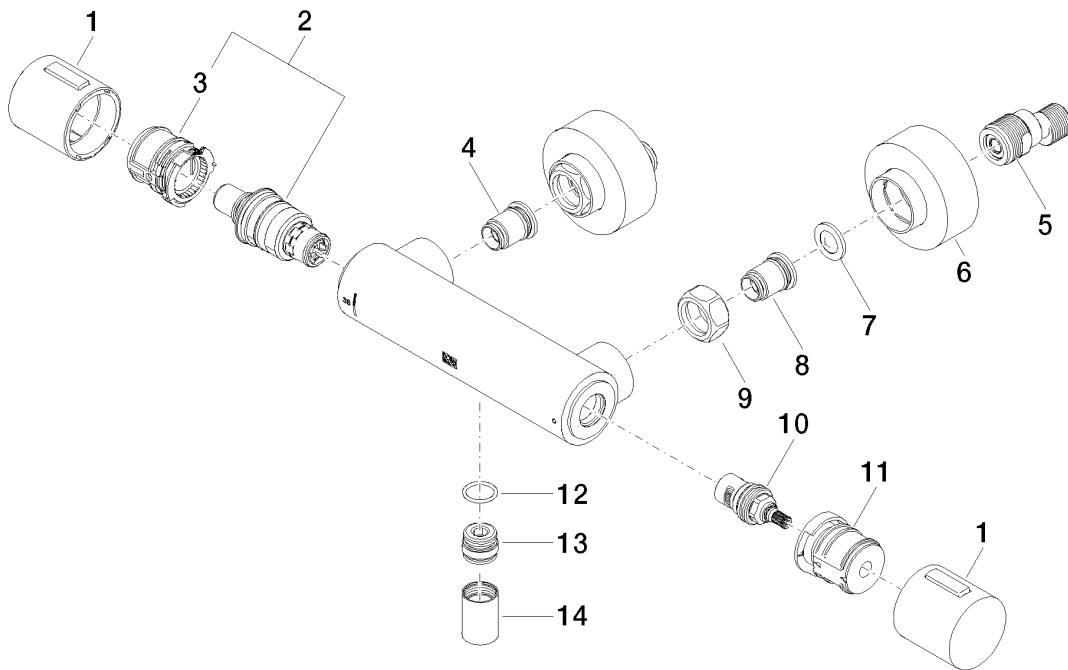

Shower - IMO

Shower thermostat for wall mounting - Brushed Durabronz (23kt Gold)

Article number: 34 442 979-28

Shower - IMO

Shower thermostat for wall mounting - Brushed Durabrass (23kt Gold)

Article number: 34 442 979-28

Spare parts list

Position	Quantity used	Item Number	Spare part	Delivery time (Working days)
1	2	90 17 33 015 00-28	handle	20
2	1	90 15 02 070 00 90	cartridge	2
3	1	90 30 40 010 00 90	regulator	2
4	1	04 31 20 530 00 90	insert	2
5	2	04 11 04 030 00 90	connection	2
6	2	90 31 20 512 00-28	rosette	20
7	2	09 29 30 050 90	sieve	2
8	1	04 31 20 540 00 90	insert	2
9	2	09 24 77 008-00	nut	10
10	1	90 90 03 236 00 90	top	2
11	1	90 30 40 017 00 90	base	2
12	1	90 14 10 010 00 90	seal	2
13	1	09 31 20 511-28	nipple	60
14	1	90 21 02 069 00-28	cover	20