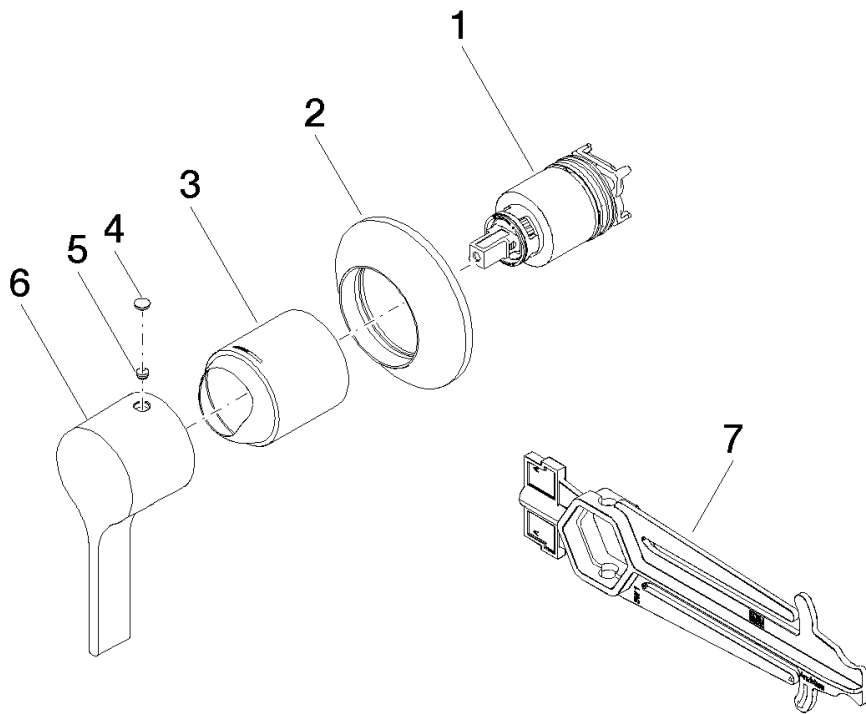

Shower - VAIA
VAIA Concealed single-lever mixer with cover plate - Platinum
Article number: 36 060 809-08

Shower - VAIA

VAIA Concealed single-lever mixer with cover plate - Platinum

Article number: 36 060 809-08

Spare parts list

Position	Quantity used	Item Number	Spare part	Delivery time (Working days)
1	1	90 15 05 064 01 90	cartridge	2
2	1	90 27 80 032 00-08	rosette	40
3	1	09 11 02 293-08	cover	40
4	1	90 31 20 087 00-08	plug	40
5	1	90 31 11 063 00 90	pin	2
6	1	09 20 80 021-08	handle	40
7	1	90 30 09 064 00 90	key	2