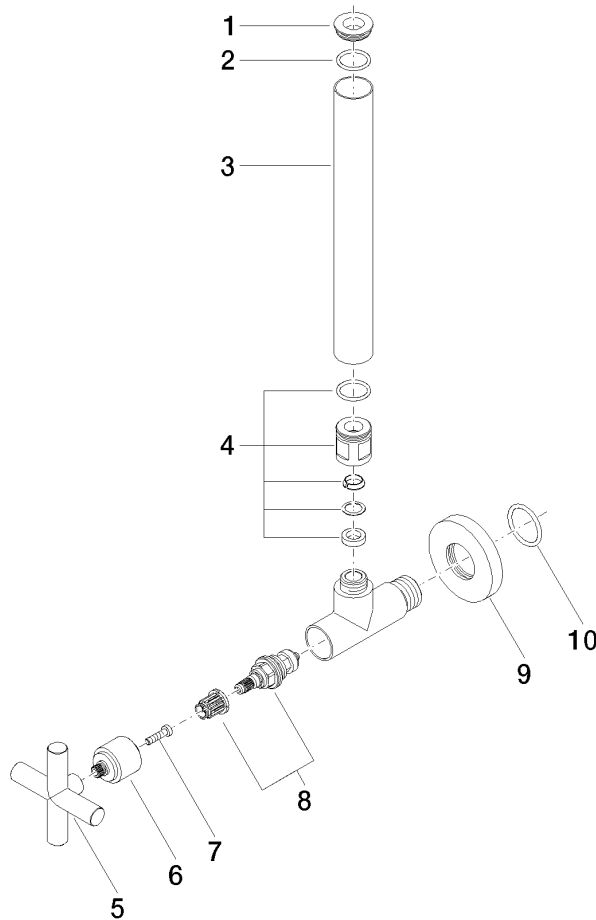

22 900 892

- rosette Ø 55 mm
- hose covering 200mm, for shortening

| | | |
|-----------------------------------------------------------------------------------|-------------------------------------|---------------|
|  | Matte Black | 22 900 892-33 |
|  | Chrome | 22 900 892-00 |
|  | Brushed Platinum | 22 900 892-06 |
|  | Platinum | 22 900 892-08 |
|  | Dark Chrome | 22 900 892-19 |
|  | Brushed Durabronze (23kt Gold) | 22 900 892-28 |
|  | Brushed Champagne (22kt Gold) | 22 900 892-46 |
|  | Champagne (22kt Gold) | 22 900 892-47 |
|  | Brushed Dark Platinum | 22 900 892-99 |

22 900 892

mm [inches]

Flow rate chart

22 900 892

Parts for other finishes can be found here: [Chrome](#)

Spare parts list

| No. | Item Number | Name | Quantity used | Delivery time |
|------------------------------------------------------------------------|--------------------|--------------------|---------------|---------------|
| 1 | 09 21 22 000-33 | nipple | 1 | 30 |
| 2 | 90 14 10 010 00 90 | seal | 1 | 2 |
| 3 | 09 28 22 020-33 | pipe | 1 | 30 |
| 4 | 04 24 04 220 01-33 | threaded connector | 1 | - |
| Spare part can no longer be ordered, please order the replacement item | | | | |
| 5 | 09 20 89 010-33 | handle | 1 | 30 |
| 6 | 09 12 12 041-33 | base | 1 | 30 |
| 7 | 09 30 30 069 90 | screw | 1 | 2 |
| 8 | 90 90 03 006 00 90 | top | 1 | 2 |
| 9 | 09 27 22 015-33 | rosette | 1 | 30 |
| 10 | 09 14 10 093 90 | seal | 1 | 2 |