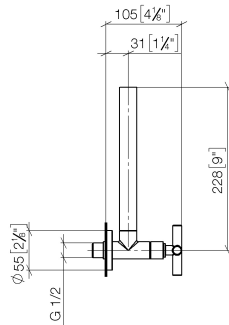

22 900 892

- rosette Ø 55 mm
- hose covering 200mm, for shortening

| | | |
|-----------------------------------------------------------------------------------|-------------------------------------|---------------|
|  | Matte Black | 22 900 892-33 |
|  | Chrome | 22 900 892-00 |
|  | Brushed Platinum | 22 900 892-06 |
|  | Platinum | 22 900 892-08 |
|  | Dark Chrome | 22 900 892-19 |
|  | Brushed Durabronze (23kt Gold) | 22 900 892-28 |
|  | Brushed Champagne (22kt Gold) | 22 900 892-46 |
|  | Champagne (22kt Gold) | 22 900 892-47 |
|  | Brushed Dark Platinum | 22 900 892-99 |

22 900 892

mm [inches]

Flow rate chart

22 900 892

Parts for other finishes can be found here: [Chrome](#)

Spare parts list

| No. | Item Number | Name | Quantity used | Delivery time |
|------------------------------------------------------------------------|--------------------|--------------------|---------------|---------------|
| 1 | 09 21 22 000-33 | nipple | 1 | 30 |
| 2 | 90 14 10 010 00 90 | seal | 1 | 2 |
| 3 | 09 28 22 020-33 | pipe | 1 | 30 |
| 4 | 04 24 04 220 01-33 | threaded connector | 1 | - |
| Spare part can no longer be ordered, please order the replacement item | | | | |
| 5 | 09 20 89 010-33 | handle | 1 | 30 |
| 6 | 09 12 12 041-33 | base | 1 | 30 |
| 7 | 09 30 30 069 90 | screw | 1 | 2 |
| 8 | 90 90 03 006 00 90 | top | 1 | 2 |
| 9 | 09 27 22 015-33 | rosette | 1 | 30 |
| 10 | 09 14 10 093 90 | seal | 1 | 2 |