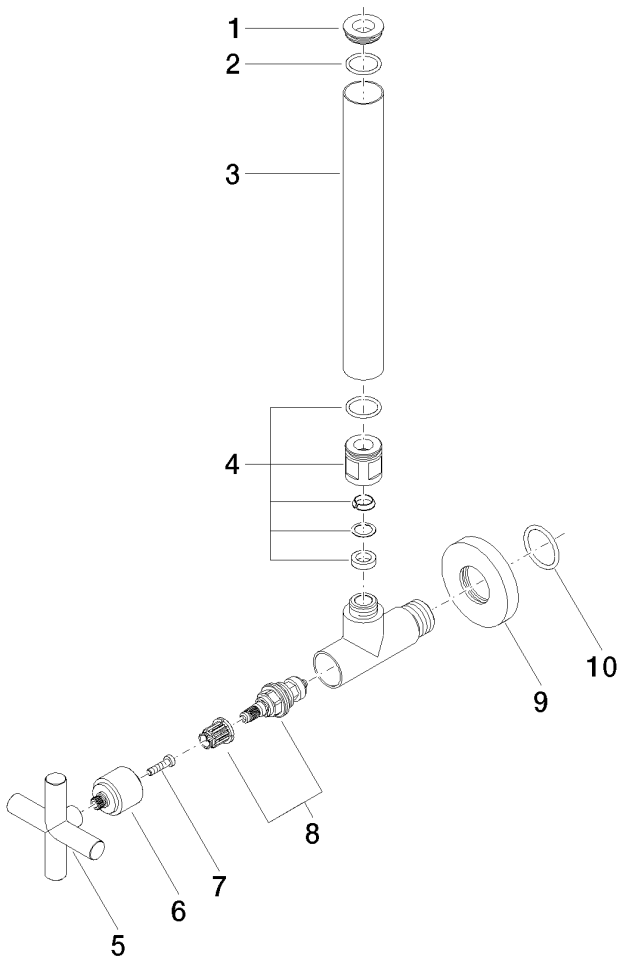

Bidet - TARA

TARA Angle valve - Matte Black

Article number: 22 900 892-33

Bidet - TARA

TARA Angle valve - Matte Black

Article number: 22 900 892-33

Spare parts list

Position	Quantity used	Item Number	Spare part	Delivery time (Working days)
1	1	09 21 22 000-33	nipple	30
2	1	90 14 10 010 00 90	seal	2
3	1	09 28 22 020-33	pipe	30
4	1	04 24 04 220 01-33	threaded connector	-
Spare part can no longer be ordered, please order the replacement item				
5	1	09 20 89 010-33	handle	30
6	1	09 12 12 041-33	base	30
7	1	09 30 30 069 90	screw	2
8	1	90 90 03 006 00 90	top	2
9	1	09 27 22 015-33	rosette	30
10	1	09 14 10 093 90	seal	2