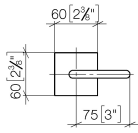

Wall valve clockwise closing 3/4" - Brushed Champagne (22kt Gold)

CL.1

36 608 715

- rosette 60 x 60 mm
- without marking
- head part with cut-to-length spindle and sleeve

Fits: CL.1, CYO

	Brushed Champagne (22kt Gold)	36 608 715-46
	Chrome	36 608 715-00
	Brushed Platinum	36 608 715-06
	Brushed Durabass (23kt Gold)	36 608 715-28
	Champagne (22kt Gold)	36 608 715-47
	Brushed Dark Platinum	36 608 715-99

36 608 715

mm [inches]

Certificates

WRAS_2010066.

36 608 715

Parts for other
finishes can be found
here: [Chrome](#)