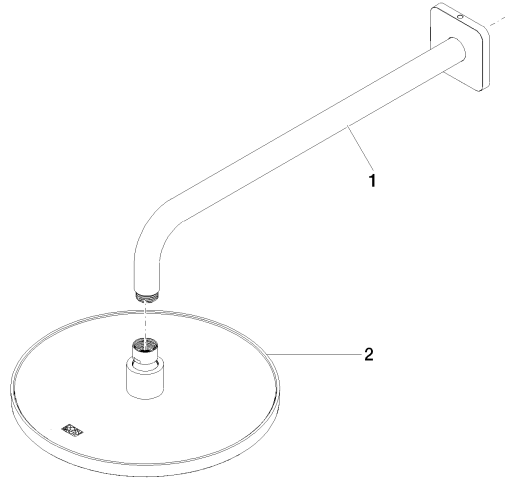

## DORNBACHT YARRE Rain shower with wall fixing 250 mm - Soft Black

---

28 649 832

- 420mm projection
- rain flow
- rain shower Ø 250 mm
- with anti-scale system
- rosette Ø 60 mm
- 1/2" connection
- max. flow 8.6 l/min
- Rain flow
- rosette Ø 60 mm

### Recommended miscellaneous

---

**Concealed wall elbow -** 35 085 970 90

**DORNBRAUCHT YARRE Rain shower with wall fixing 250 mm - Soft Black**

28 649 832

mm [inches]

**Flow rate chart**

**Certificates**

LGA\_38559.

WRAS\_2305070.

**DORNBACHT YARRE Rain shower with wall fixing 250 mm - Soft Black**

28 649 832

**Spare parts list**

No.	Item Number	Name	Quantity used	Delivery time
1	90 28 22 394 21-69	connection	1	-
Spare part can no longer be ordered, please order the replacement item				
2	90 12 05 024 00-69	shower	1	-
Spare part can no longer be ordered, please order the replacement item				