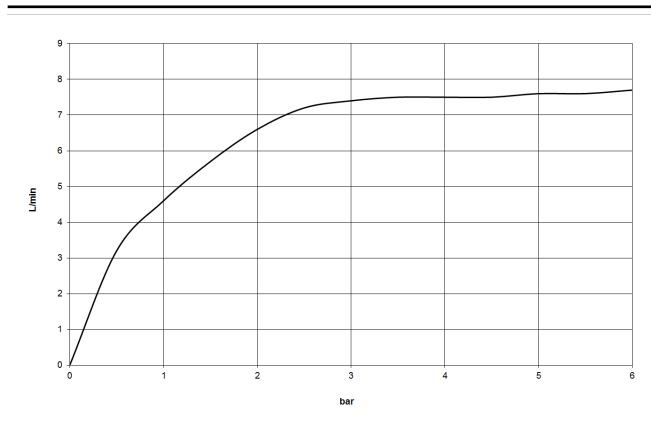

### Recommended miscellaneous

---

**Concealed wall elbow -** 35 085 970 90

**DORNBRAUCHT YARRE Rain shower with wall fixing 250 mm - Soft Black**

28 649 832

mm [inches]

**Flow rate chart**

**Certificates**