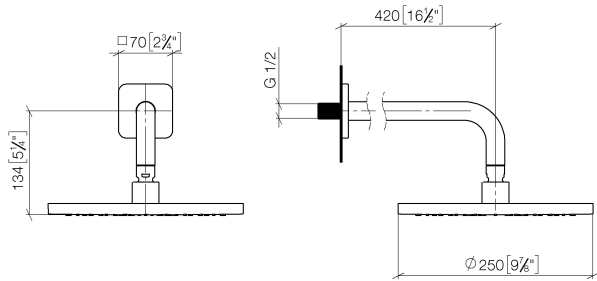

## DORNBACHT YARRE Rain shower with wall fixing 250 mm - Soft Black

---

28 649 832

- 420mm projection
- rain flow
- rain shower Ø 250 mm
- with anti-scale system
- rosette Ø 60 mm
- 1/2" connection
- max. flow 8.6 l/min
- Rain flow
- rosette Ø 60 mm

### Recommended miscellaneous

---

**Concealed wall elbow -** 35 085 970 90

**DORNBRAUCHT YARRE Rain shower with wall fixing 250 mm - Soft Black**

28 649 832

mm [inches]

**Flow rate chart**

**Certificates**

LGA\_38559.

WRAS\_2305070.

**DORNBACHT YARRE Rain shower with wall fixing 250 mm - Soft Black**

28 649 832

**Spare parts list**

No.	Item Number	Name	Quantity used	Delivery time
1	90 28 22 394 21-69	connection	1	-
Spare part can no longer be ordered, please order the replacement item				
2	90 12 05 024 00-69	shower	1	-
Spare part can no longer be ordered, please order the replacement item				