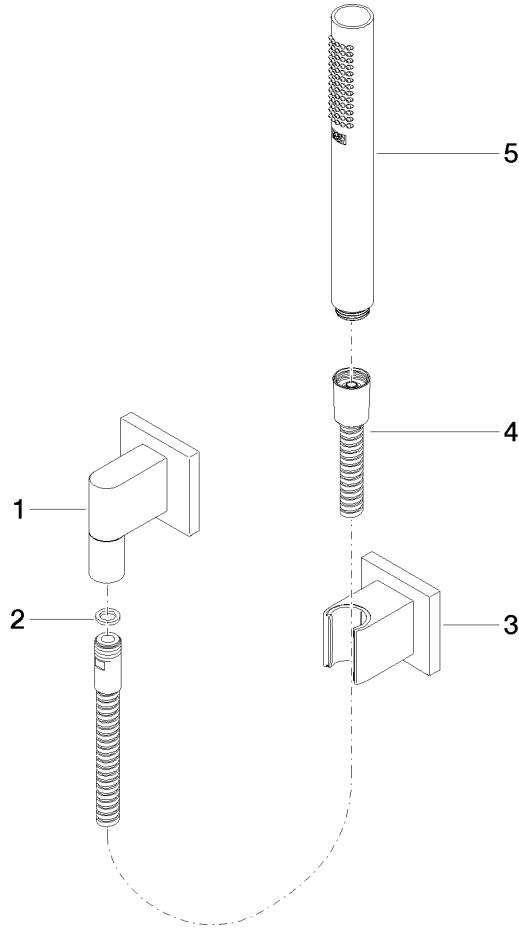

27 808 980

Fits: IMO, MEM, CL.1, CYO

- COMPACT RAIN, max. flow rate 15 l/min (at 3 bar)
- with anti-scale system
- 3/8" shower outlet
- rosette for wall elbow 60 x 60mm
- rosette for shower holder 60 x 60mm
- metal shower hose 1250mm with integrated anti-twist protection
- 1/2" wall elbow

Recommended miscellaneous

- Concealed wall elbow -** 35 085 970 90
- max. recess depth 163 mm
 - min. recess depth 90 mm

27 808 980

mm [inches]

Flow rate chart

Certificates

Belgaqua_22_280_2 WRAS_2209005.
7_7.

27 808 980

Spare parts list

No.	Item Number	Name	Quantity used	Delivery time
1	28 450 980-28	Wall elbow - Brushed Durabron (23kt Gold)	1	20
2	90 14 20 026 00 90	seal	1	2
3	28 050 980-28	Wall bracket - Brushed Durabron (23kt Gold)	1	20
4	90 30 02 072 00-28	Metal shower hose 1/2" x 3/8" x 1250 mm - Brushed Durabron (23kt Gold)	1	20
5	28 019 979-28	Hand shower - Brushed Durabron (23kt Gold)	1	20