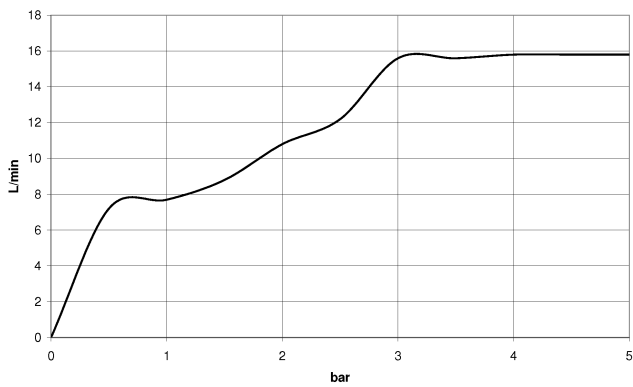

27 808 980

Fits: IMO, MEM, CL.1, CYO

- COMPACT RAIN, max. flow rate 15 l/min (at 3 bar)
- with anti-scale system
- 3/8" shower outlet
- rosette for wall elbow 60 x 60mm
- rosette for shower holder 60 x 60mm
- metal shower hose 1250mm with integrated anti-twist protection
- 1/2" wall elbow

Recommended miscellaneous

- Concealed wall elbow -** 35 085 970 90
- max. recess depth 163 mm
 - min. recess depth 90 mm

27 808 980

mm [inches]

Flow rate chart

Certificates

Belgaqua_22_280_2 WRAS_2209005.
7_7.