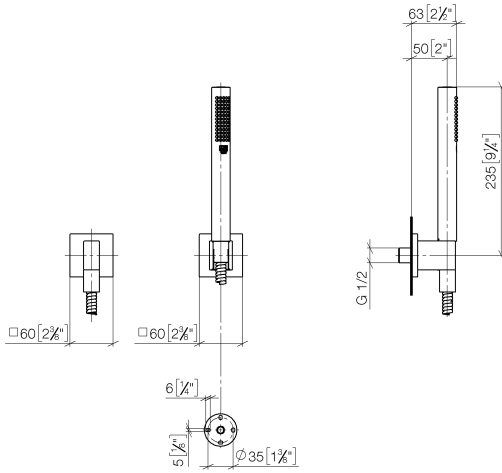

27 808 980

Fits: IMO, MEM, CL.1, CYO

- COMPACT RAIN, max. flow rate 15 l/min (at 3 bar)
- with anti-scale system
- 3/8" shower outlet
- rosette for wall elbow 60 x 60mm
- rosette for shower holder 60 x 60mm
- metal shower hose 1250mm with integrated anti-twist protection
- 1/2" wall elbow

Intrinsic protection against back flow.

	Brushed Durabron (23kt Gold)	27 808 980-28
	Chrome	27 808 980-00
	Chrome	27 808 980-00 0010
	Brushed Platinum	27 808 980-06
	Brushed Platinum	27 808 980-06 0010
	Platinum	27 808 980-08
	Platinum	27 808 980-08 0010
	Dark Chrome	27 808 980-19
	Dark Chrome	27 808 980-19 0010
	Brushed Durabron (23kt Gold)	27 808 980-28 0010
	Matte Black	27 808 980-33
	Matte Black	27 808 980-33 0010
	Brushed Champagne (22kt Gold)	27 808 980-46 0010
	Champagne (22kt Gold)	27 808 980-47 0010
	Brushed Chrome	27 808 980-93
	Brushed Chrome	27 808 980-93 0010
	Brushed Dark Platinum	27 808 980-99
	Brushed Dark Platinum	27 808 980-99 0010

Recommended miscellaneous

- Concealed wall elbow -** 35 085 970 90
- max. recess depth 163 mm
 - min. recess depth 90 mm

27 808 980

mm [inches]

Flow rate chart

Certificates

Belgaqua_22_280_2 WRAS_2209005.
7_7.

27 808 980

Spare parts list

No.	Item Number	Name	Quantity used	Delivery time
1	28 450 980-28	Wall elbow - Brushed Durabron (23kt Gold)	1	20
2	90 14 20 026 00 90	seal	1	2
3	28 050 980-28	Wall bracket - Brushed Durabron (23kt Gold)	1	20
4	90 30 02 072 00-28	Metal shower hose 1/2" x 3/8" x 1250 mm - Brushed Durabron (23kt Gold)	1	20
5	28 019 979-28	Hand shower - Brushed Durabron (23kt Gold)	1	20