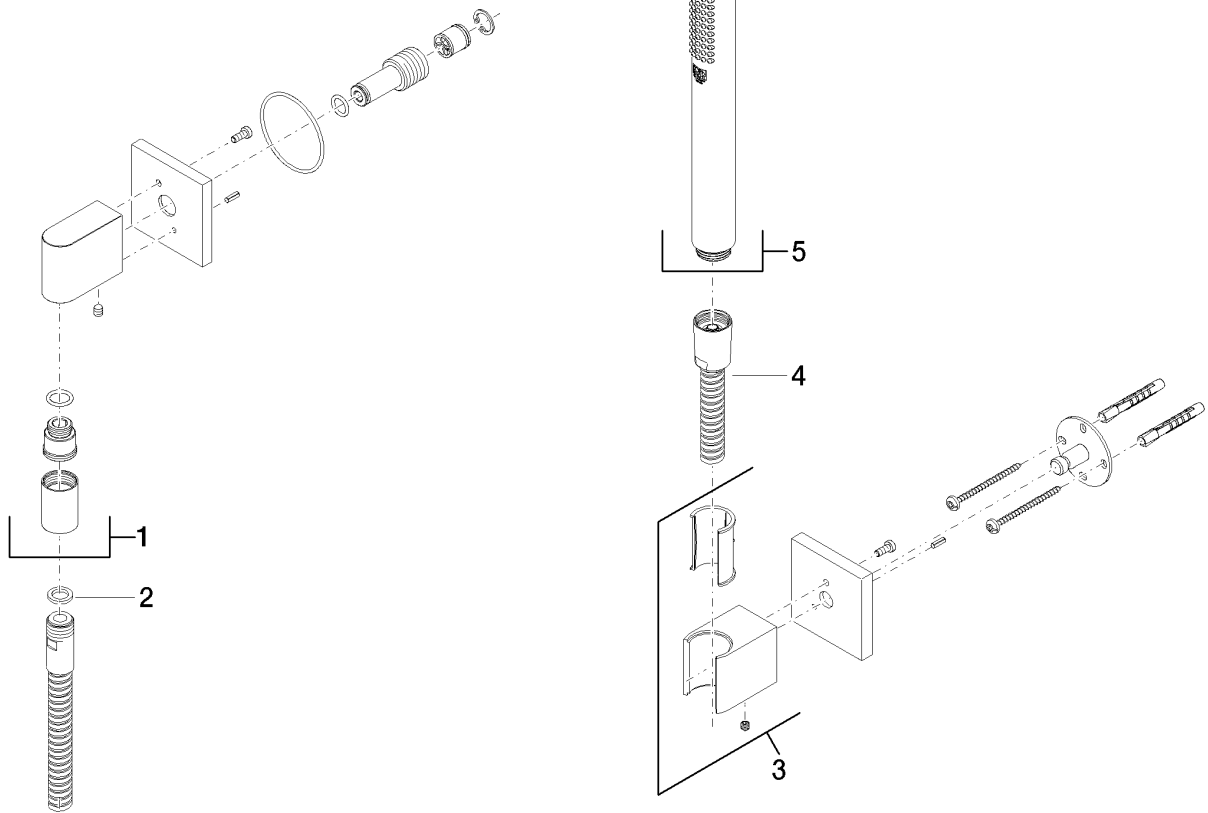

Shower - IMO

Hand shower set with individual rosettes - Brushed Durabronz (23kt Gold)

Article number: 27 808 980-28

Shower - IMO

Hand shower set with individual rosettes - Brushed Durabron (23kt Gold)

Article number: 27 808 980-28

Spare parts list

Position	Quantity used	Item Number	Spare part	Delivery time (Working days)
1	1	28 450 980-28	Wall elbow - Brushed Durabron (23kt Gold)	20
2	1	90 14 20 026 00 90	seal	2
3	1	28 050 980-28	Wall bracket - Brushed Durabron (23kt Gold)	20
4	1	90 30 02 072 00-28	Metal shower hose 1/2" x 3/8" x 1250 mm - Brushed Durabron (23kt Gold)	20
5	1	28 019 979-28	Hand shower - Brushed Durabron (23kt Gold)	20