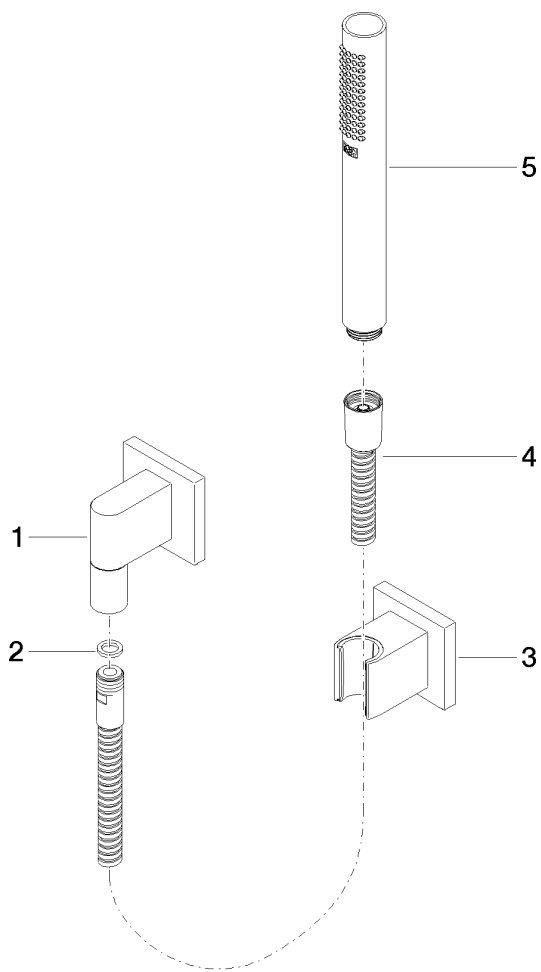

Shower - IMO

Hand shower set with individual rosettes - Brushed Durabronz (23kt Gold)

Article number: 27 808 980-28

## Shower - IMO

Hand shower set with individual rosettes - Brushed Durabron (23kt Gold)

Article number: 27 808 980-28

## Spare parts list

Position	Quantity used	Item Number	Spare part	Delivery time (Working days)
1	1	28 450 980-28	Wall elbow - Brushed Durabron (23kt Gold)	20
2	1	90 14 20 026 00 90	seal	2
3	1	28 050 980-28	Wall bracket - Brushed Durabron (23kt Gold)	20
4	1	90 30 02 072 00-28	Metal shower hose 1/2" x 3/8" x 1250 mm - Brushed Durabron (23kt Gold)	20
5	1	28 019 979-28	Hand shower - Brushed Durabron (23kt Gold)	20